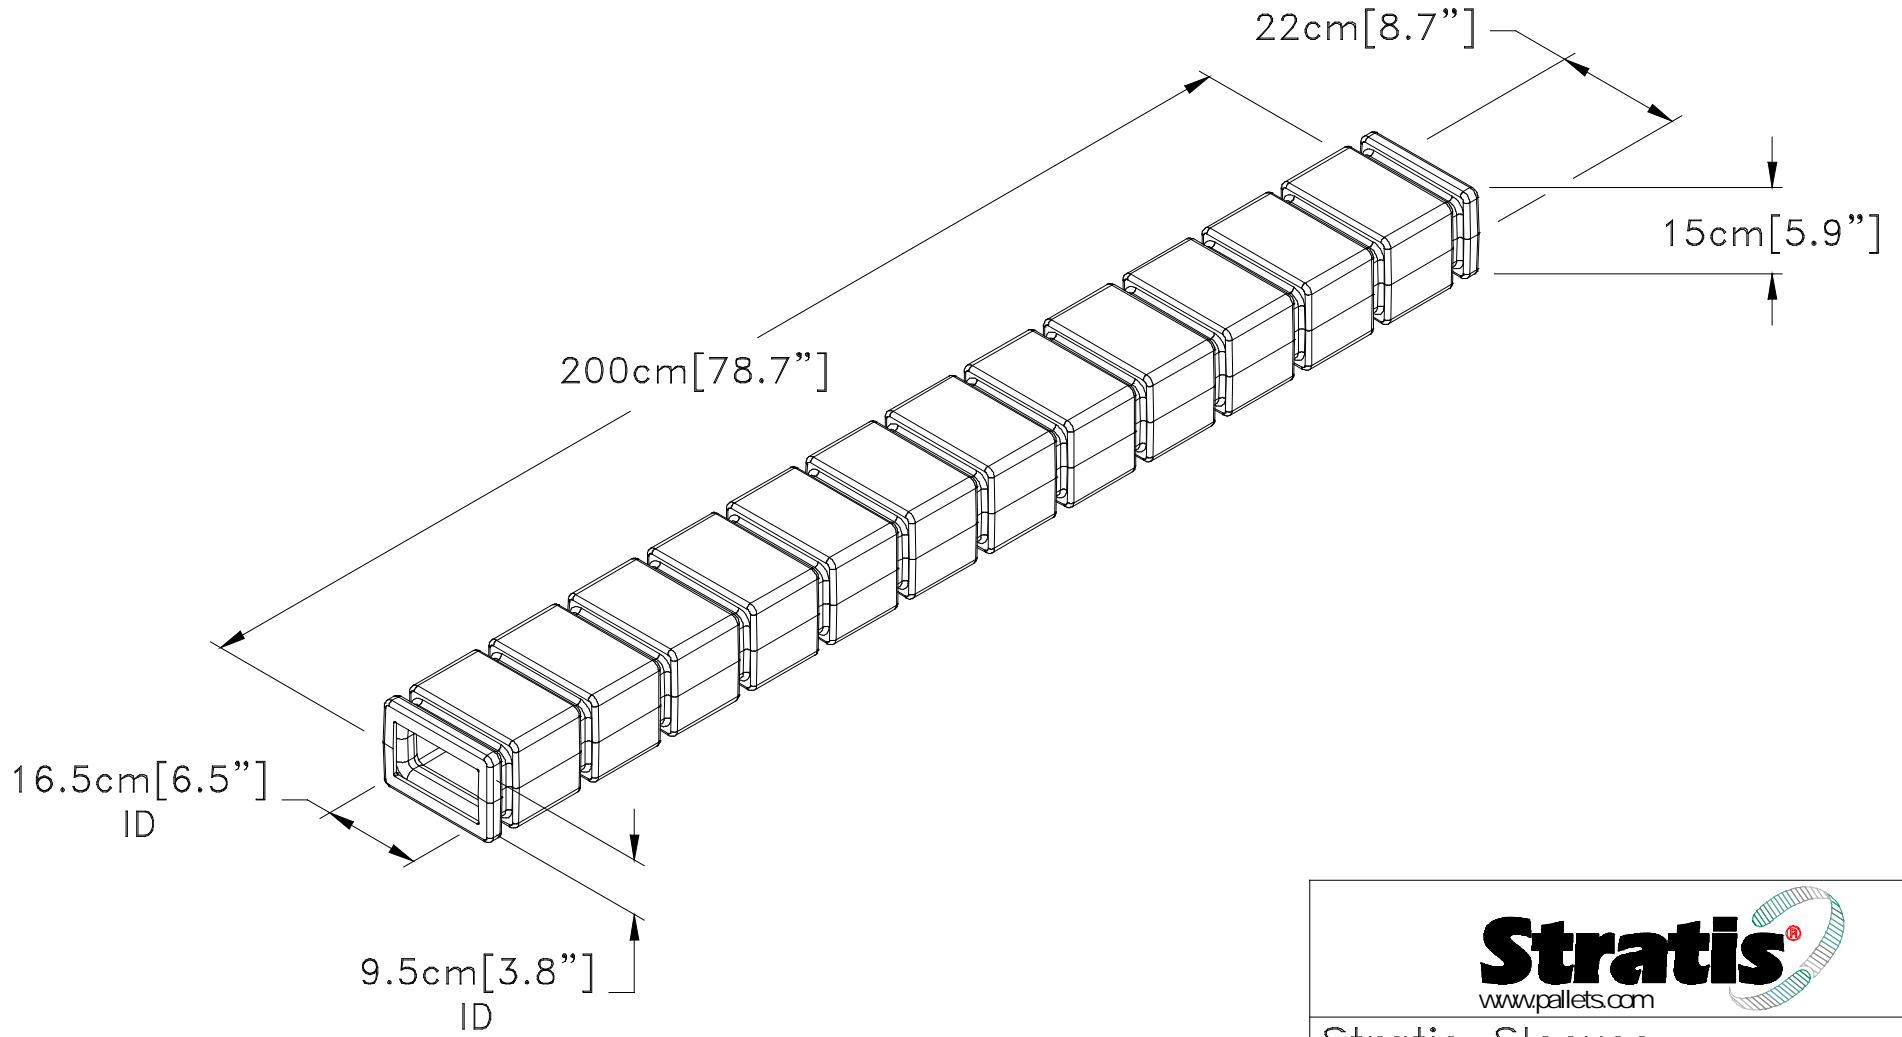

FS200

PROPERTY OF STRATIS CORPORATION
5677 WEST 73rd STREET
INDIANAPOLIS, IN 46278 USA
Tel (317)328-8000
FAX (317)328-8080
sales@pallets.com www.pallets.com

Stratis[®]
www.pallets.com

Stratis Sleeves
One Piece Molded Plastic
200cm x 22cm x 15cm
78.7" x 8.7" x 5.9"
Part # FS200
Patents Pending