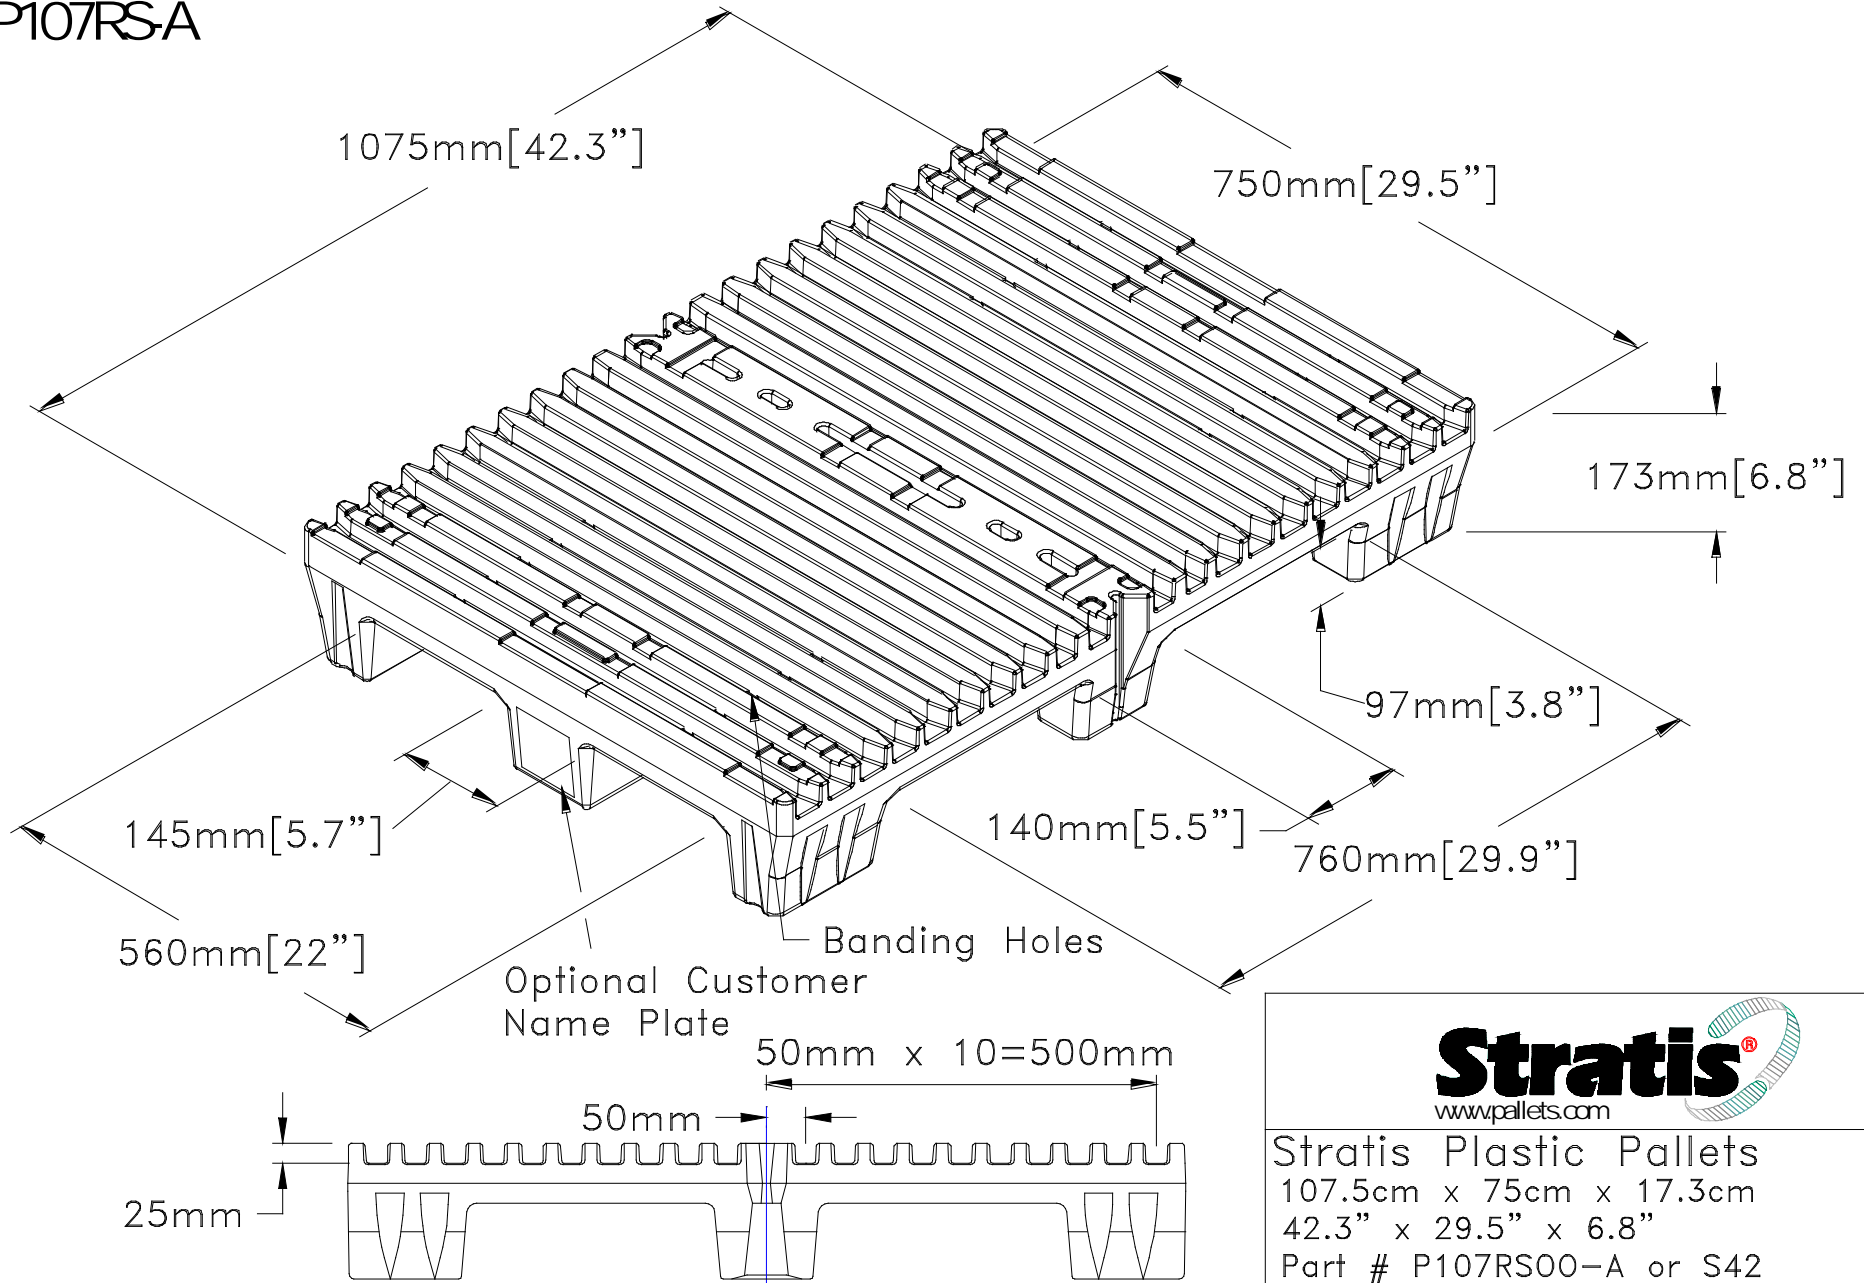

P107RS-A

Stratis Plastic Pallets
107.5cm x 75cm x 17.3cm
42.3" x 29.5" x 6.8"
Part # P107RS00-A or S42
Without or With Steel Reinforcement
4-Way Entry, Under-Deck Handholds
Banding Holes
Deck-Lok® Safety Stacking System
Patents Pending