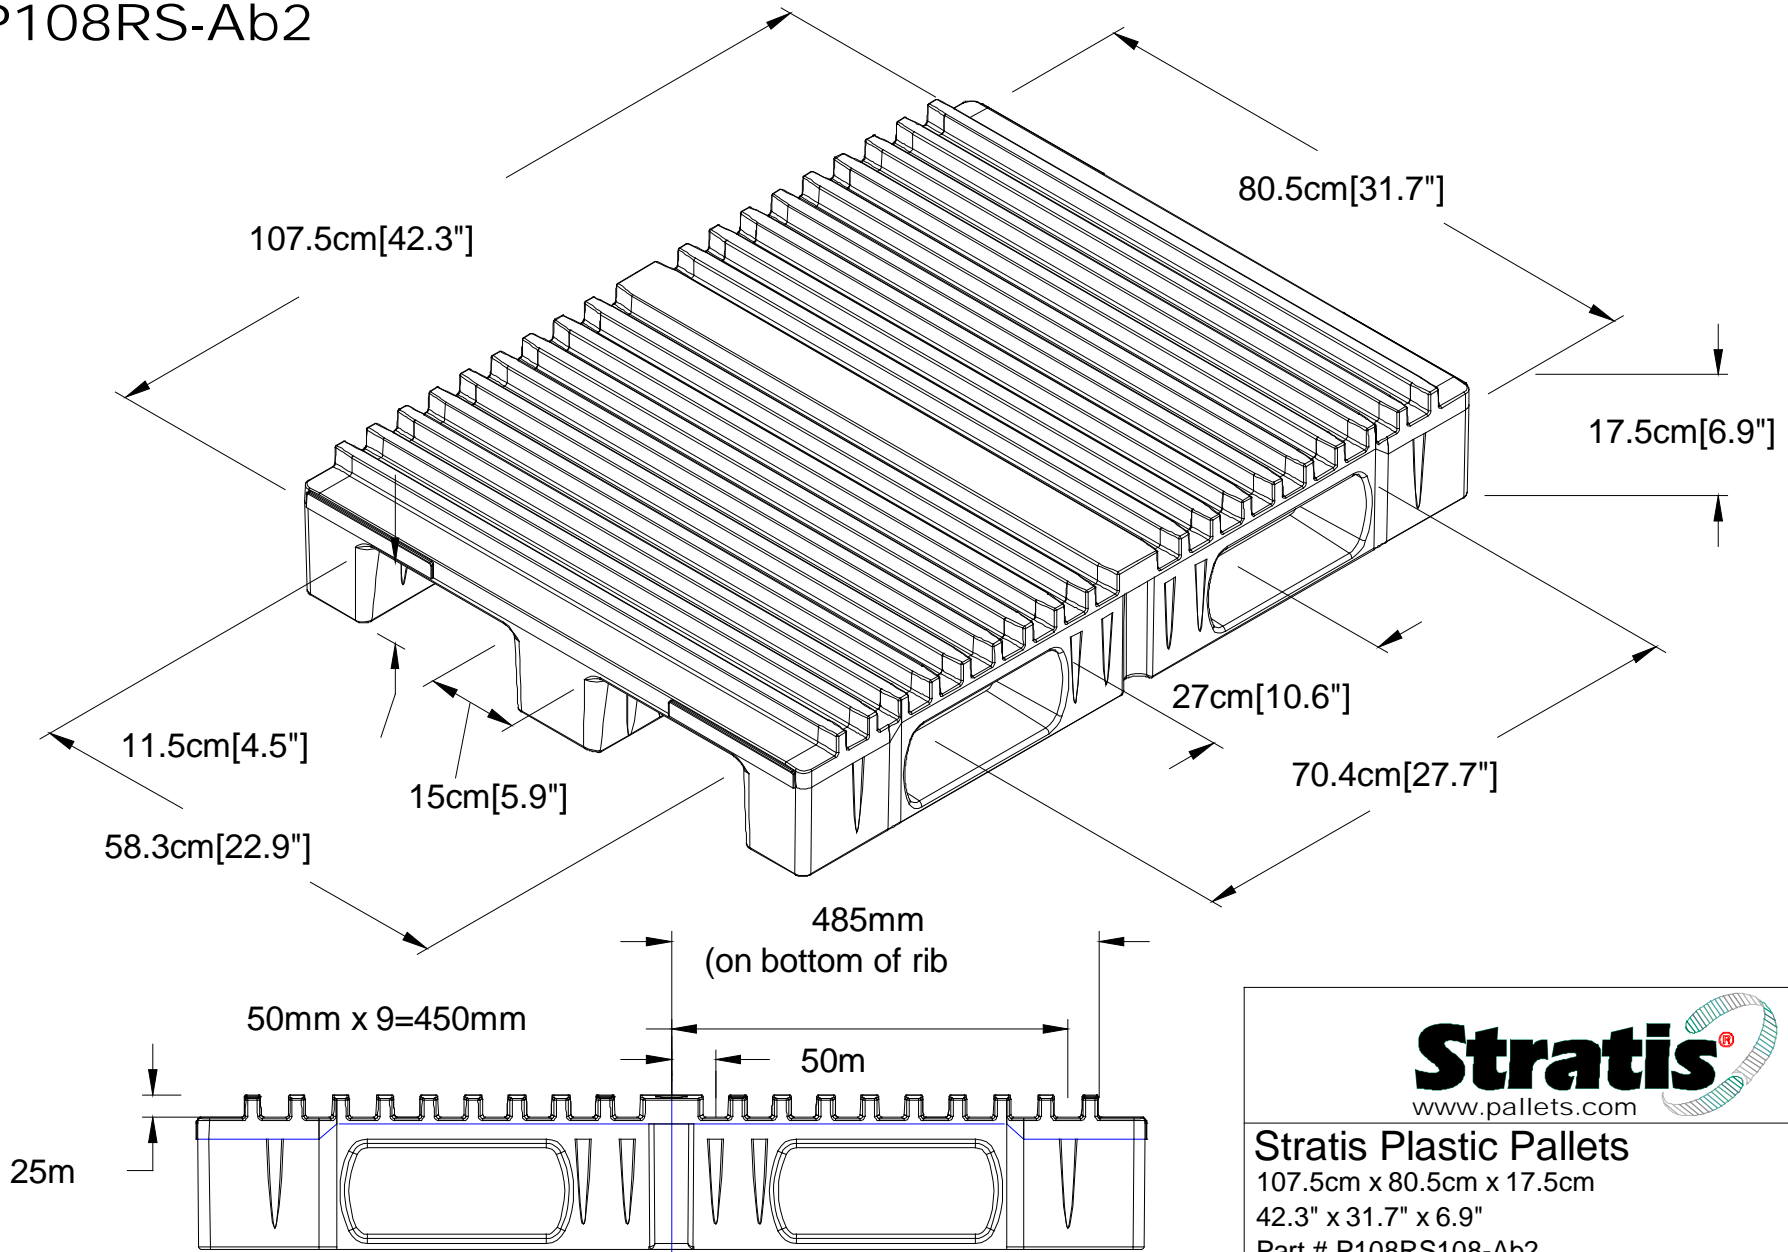

P108RS-Ab2

Stratis Plastic Pallets

107.5cm x 80.5cm x 17.5cm

42.3" x 31.7" x 6.9"

Part # P108RS108-Ab2

With Steel Reinforcement, 4-Way Entry

Under-Deck Handholds

Patents Pending