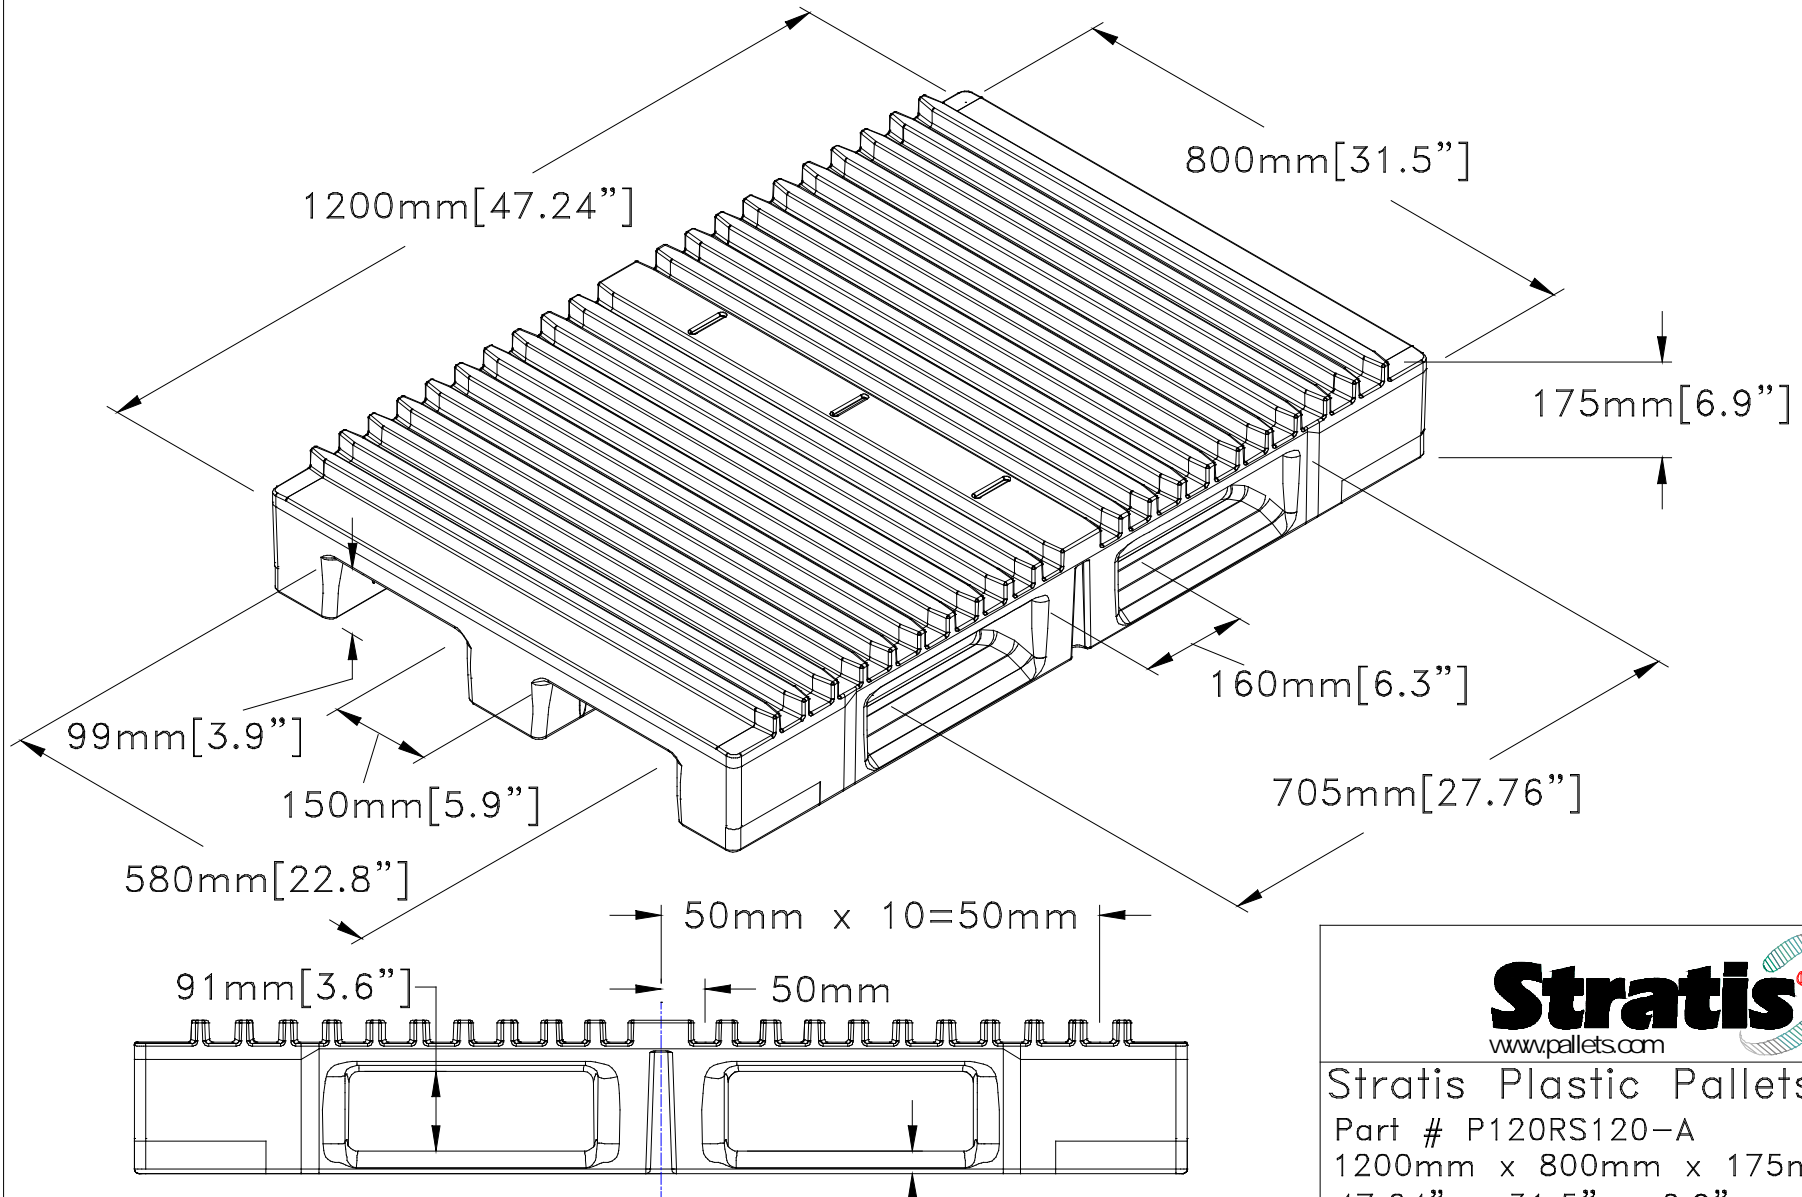

P120RS-A

Stratis Plastic Pallets  
Part # P120RS120-A  
1200mm x 800mm x 175m  
47.24" x 31.5" x 6.9"  
With Steel Reinforcement  
4-Way Entry  
Under-Deck Handholds  
Patent Pending

PROPERTY OF STRATIS PLASTIC PALLETS  
5677 WEST 73rd STREET  
INDIANAPOLIS, IN 46278 USA  
Tel (317)328-8000  
FAX (317)328-8080  
sales@pallets.com www.pallets.com