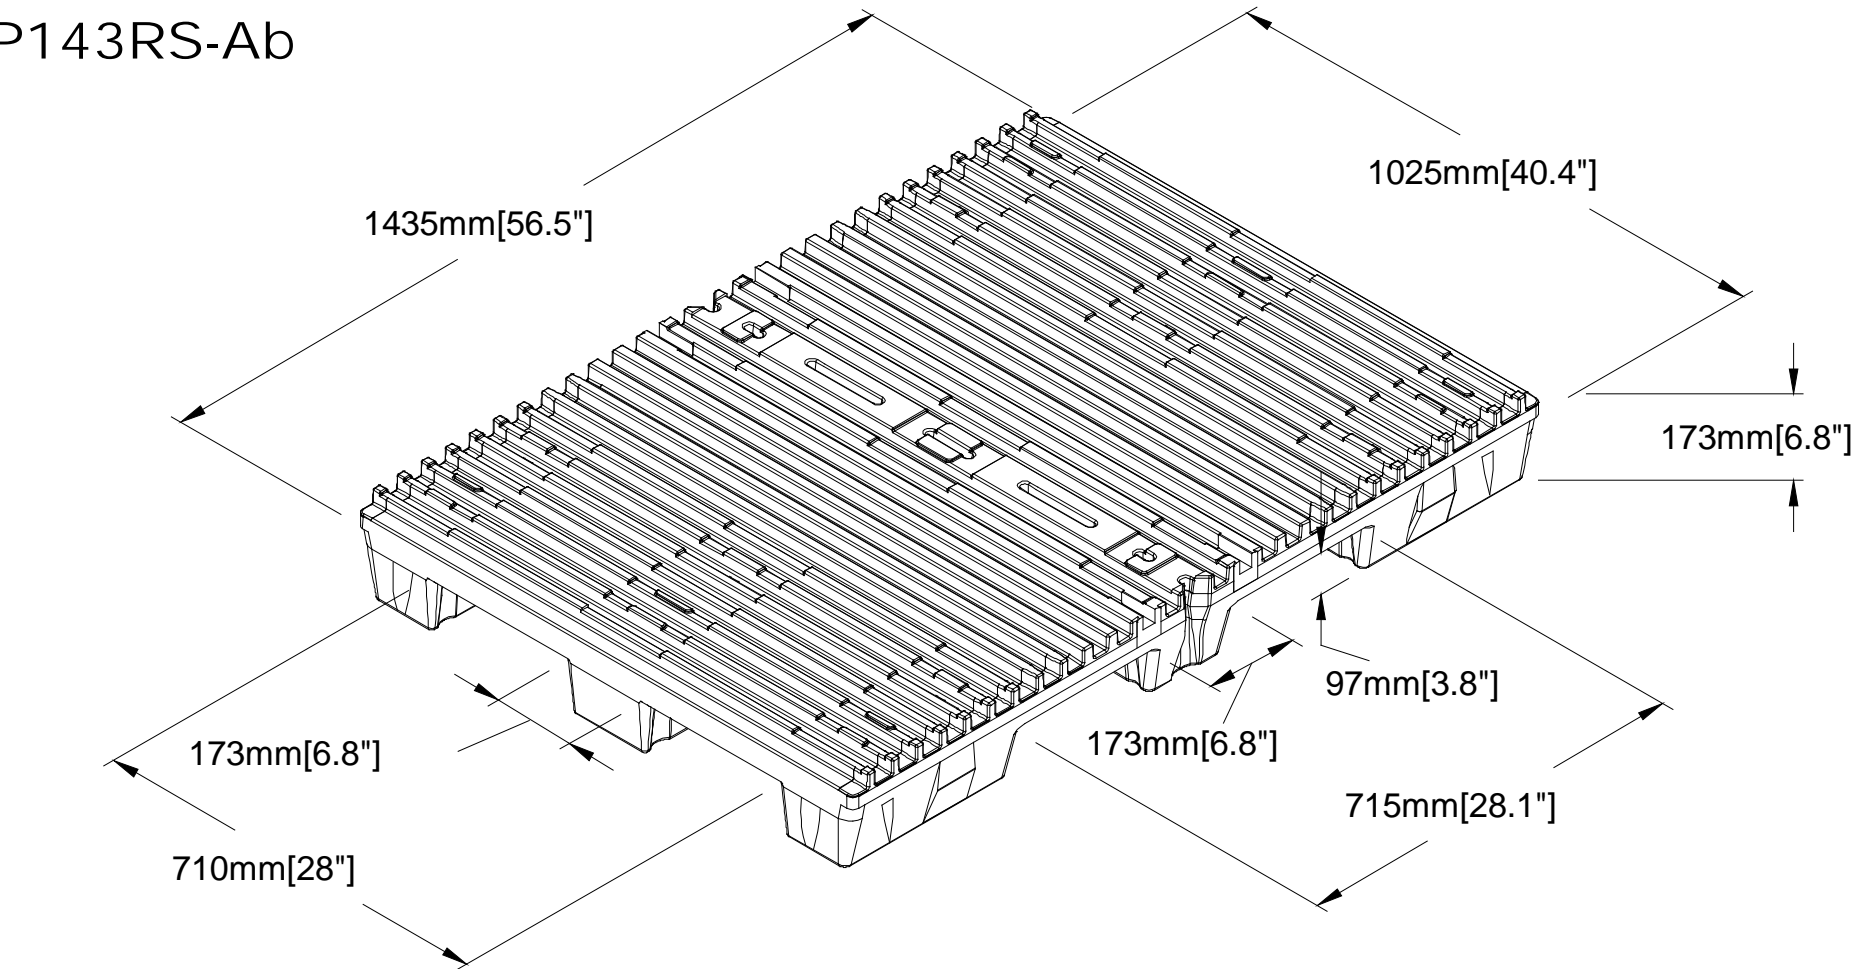

P143RS-Ab

PROPERTY OF STRATIS PLASTIC PALLETS
5677 WEST 73rd STREET
INDIANAPOLIS, IN 46278 USA
Tel (317)328-8000
FAX (317)328-8080
sales@pallets.com www.pallets.com

Stratis Plastic Pallets

143.5cm x 102.5cm x 17.3cm

56.5" x 40.4" x 6.8"

Part # P143RS143-Ab

With Steel Reinforcement, 4-Way Entry

Under-Deck Handholds

Banding Holes

Deck-Lok Stacking System

Patents Pending

09-12-06