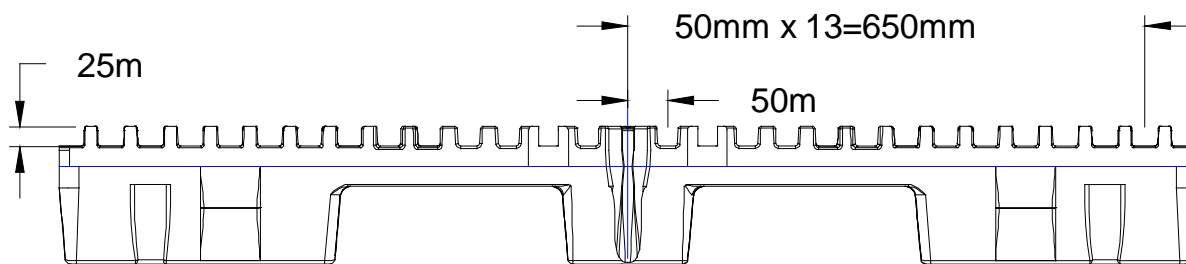

P143RS-Ab

PROPERTY OF STRATIS PLASTIC PALLETS
5677 WEST 73rd STREET
INDIANAPOLIS, IN 46278 USA
Tel (317)328-8000
FAX (317)328-8080
sales@pallets.com   www.pallets.com