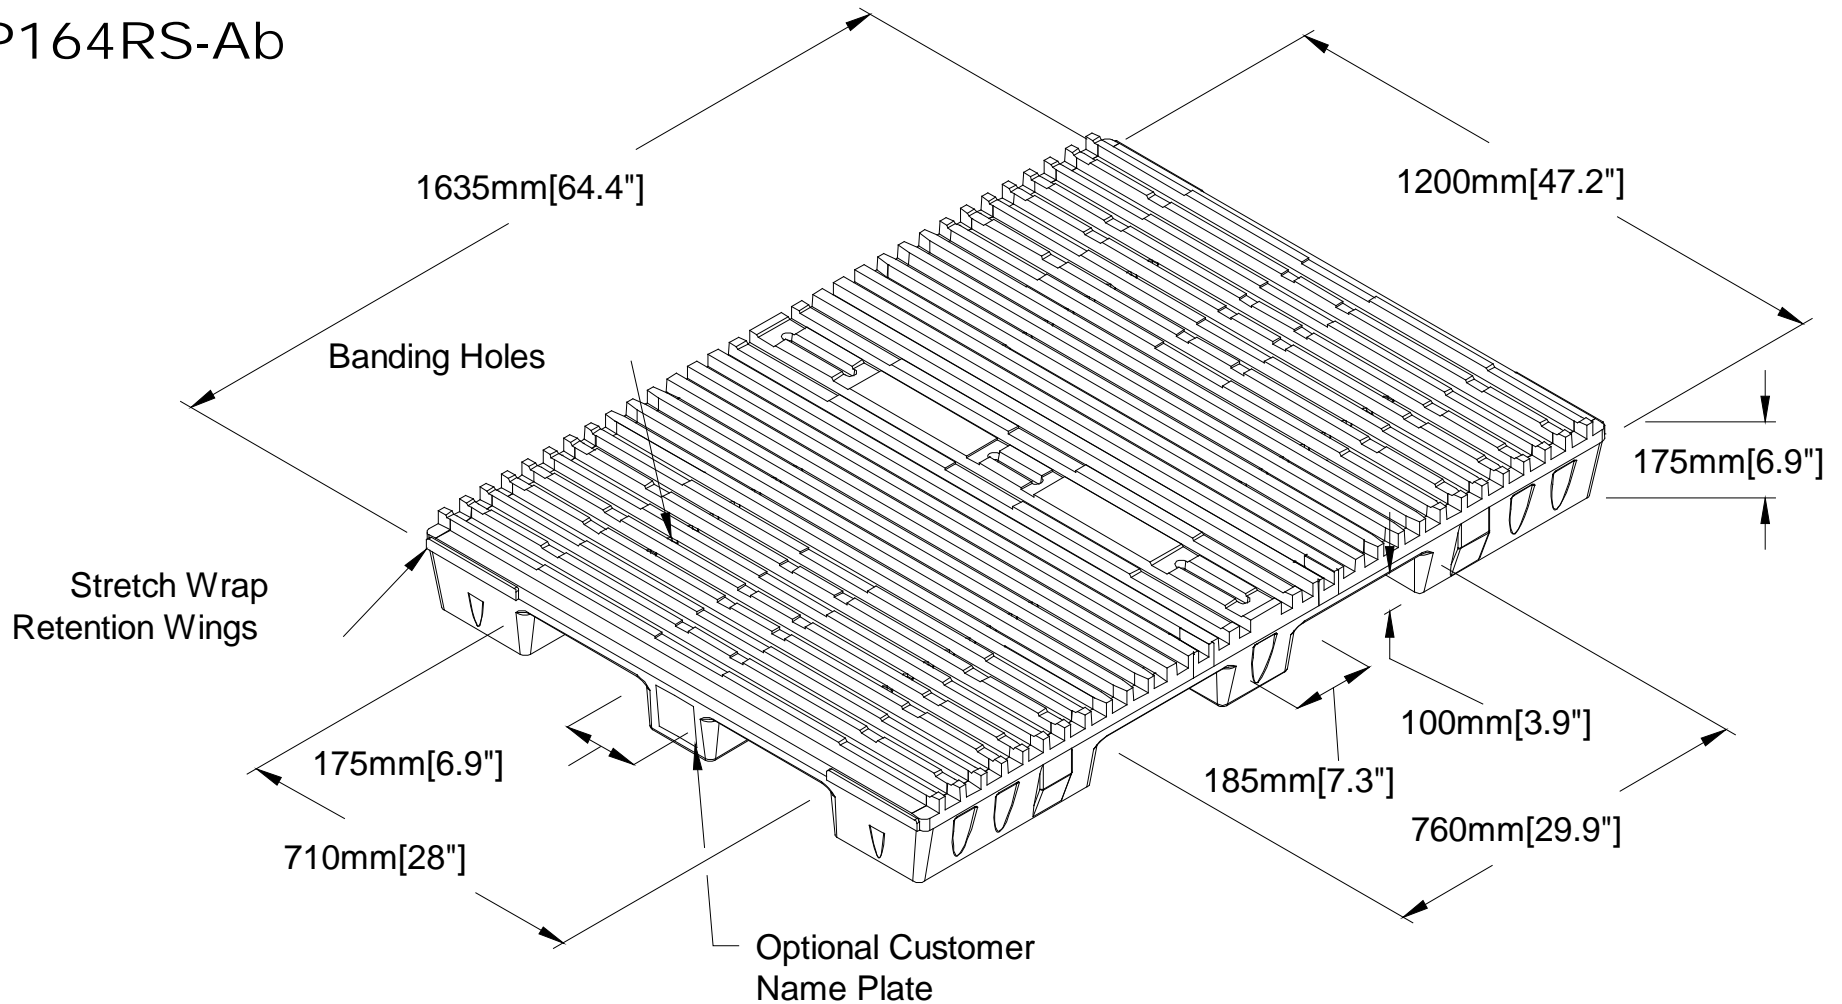

P164RS-Ab

PROPERTY OF STRATIS PLASTIC PALLETS
5677 WEST 73rd STREET
INDIANAPOLIS, IN 46278 USA
Tel (317)328-8000
FAX (317)328-8080
sales@pallets.com www.pallets.com

Stratis Plastic Pallets
1635mm x 1200mm x 175mm
64.4" x 47.2" x 6.9"
Part # P164RS164-Ab
With Steel Reinforcement,
4-Way Entry
Under-Deck Handholds
Banding Holes
Deck-Lok Stacking System