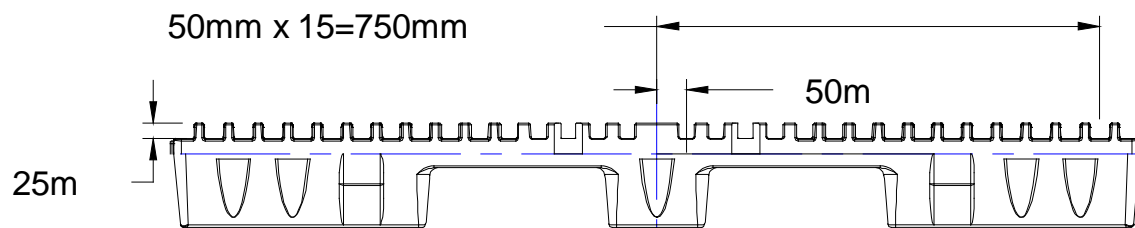

P164RS-Ab

PROPERTY OF STRATIS PLASTIC PALLETS
5677 WEST 73rd STREET
INDIANAPOLIS, IN 46278 USA
Tel (317)328-8000
FAX (317)328-8080
sales@pallets.com www.pallets.com

Stratis Plastic Pallets
1635mm x 1200mm x 175mm
64.4" x 47.2" x 6.9"
Part # P164RS164-Ab
With Steel Reinforcement,
4-Way Entry
Under-Deck Handholds
Banding Holes
Deck-Lok Stacking System