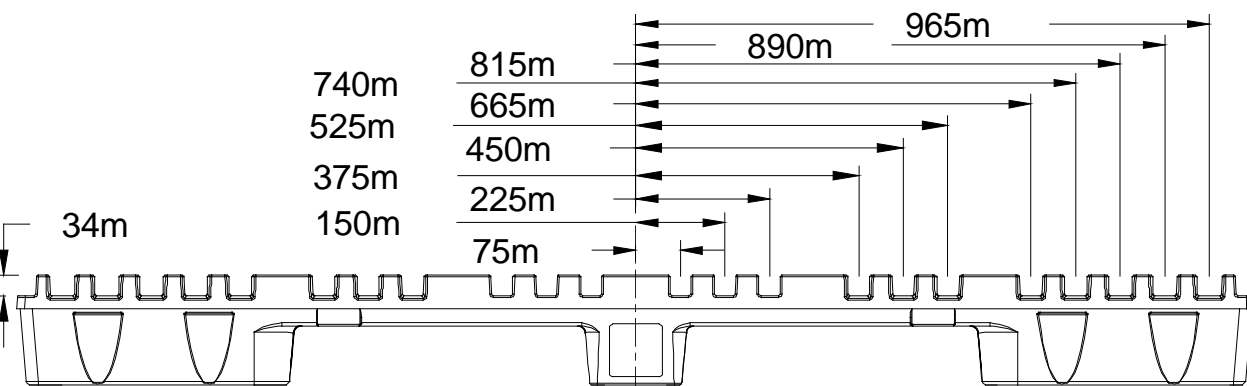

P205RS-M

PROPERTY OF STRATIS PLASTIC PALLETS
5677 WEST 73rd STREET
INDIANAPOLIS, IN 46278 USA
Tel (317)328-8000
FAX (317)328-8080
sales@pallets.com   www.pallets.com