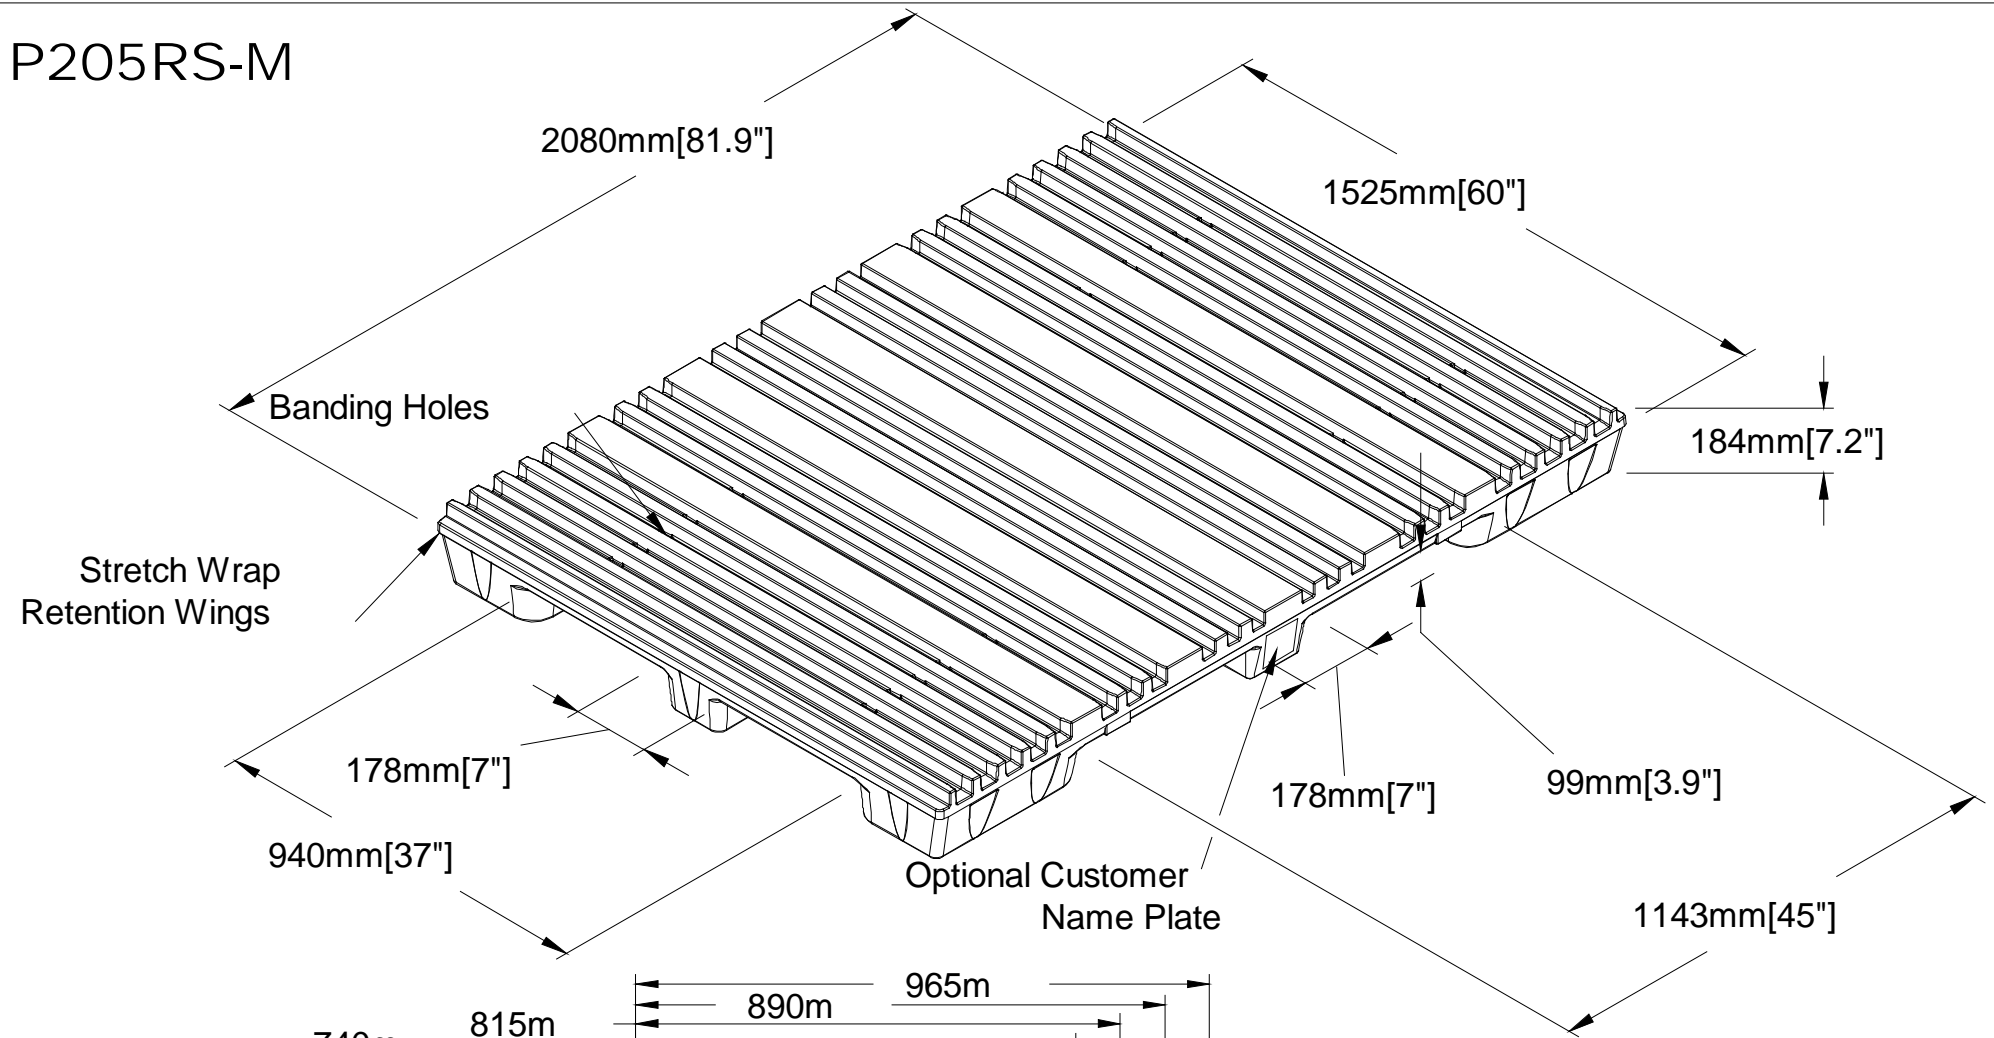

P205RS-M

PROPERTY OF STRATIS PLASTIC PALLETS
5677 WEST 73rd STREET
INDIANAPOLIS, IN 46278 USA
Tel (317)328-8000
FAX (317)328-8080
sales@pallets.com   www.pallets.com