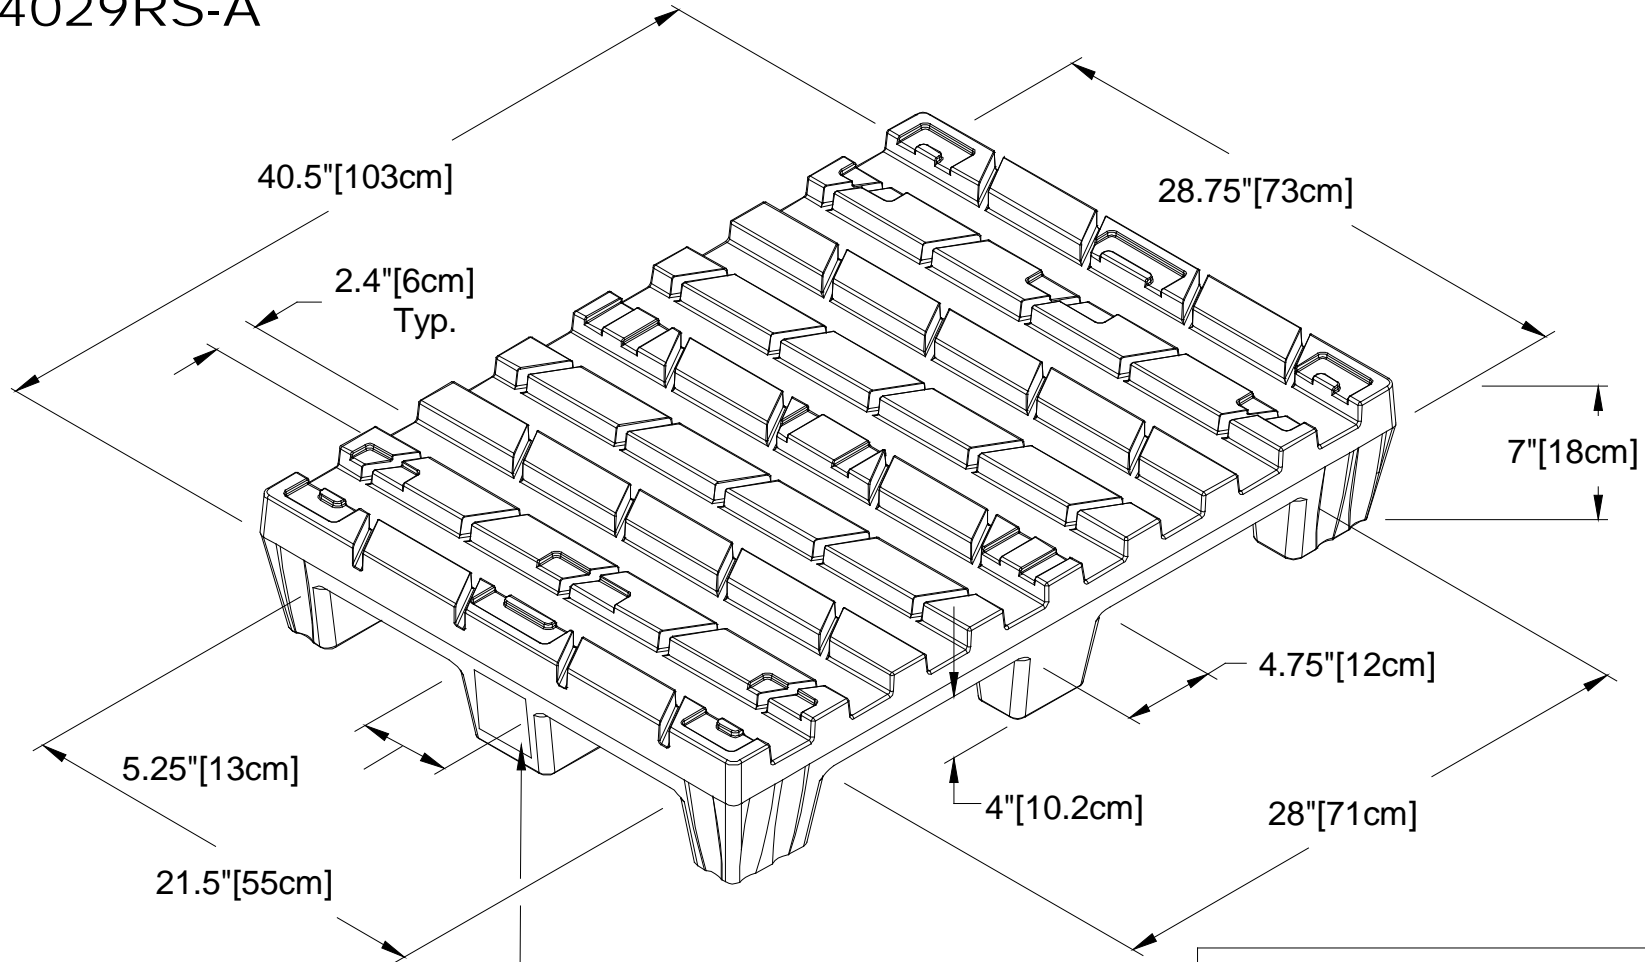

# P4029RS-A

Optional Customer  
Name Plate

## Stratis Plastic Pallets

40.5" x 28.75" x 7"

103cm x 73cm x 18cm

Part # P4029RSOO-A or S40

Without or With Steel Reinforcement

4-Way Entry, Under-Deck Handholds

Deck-Lok Safety Stacking System

Enhanced Flip-Flop Stacking