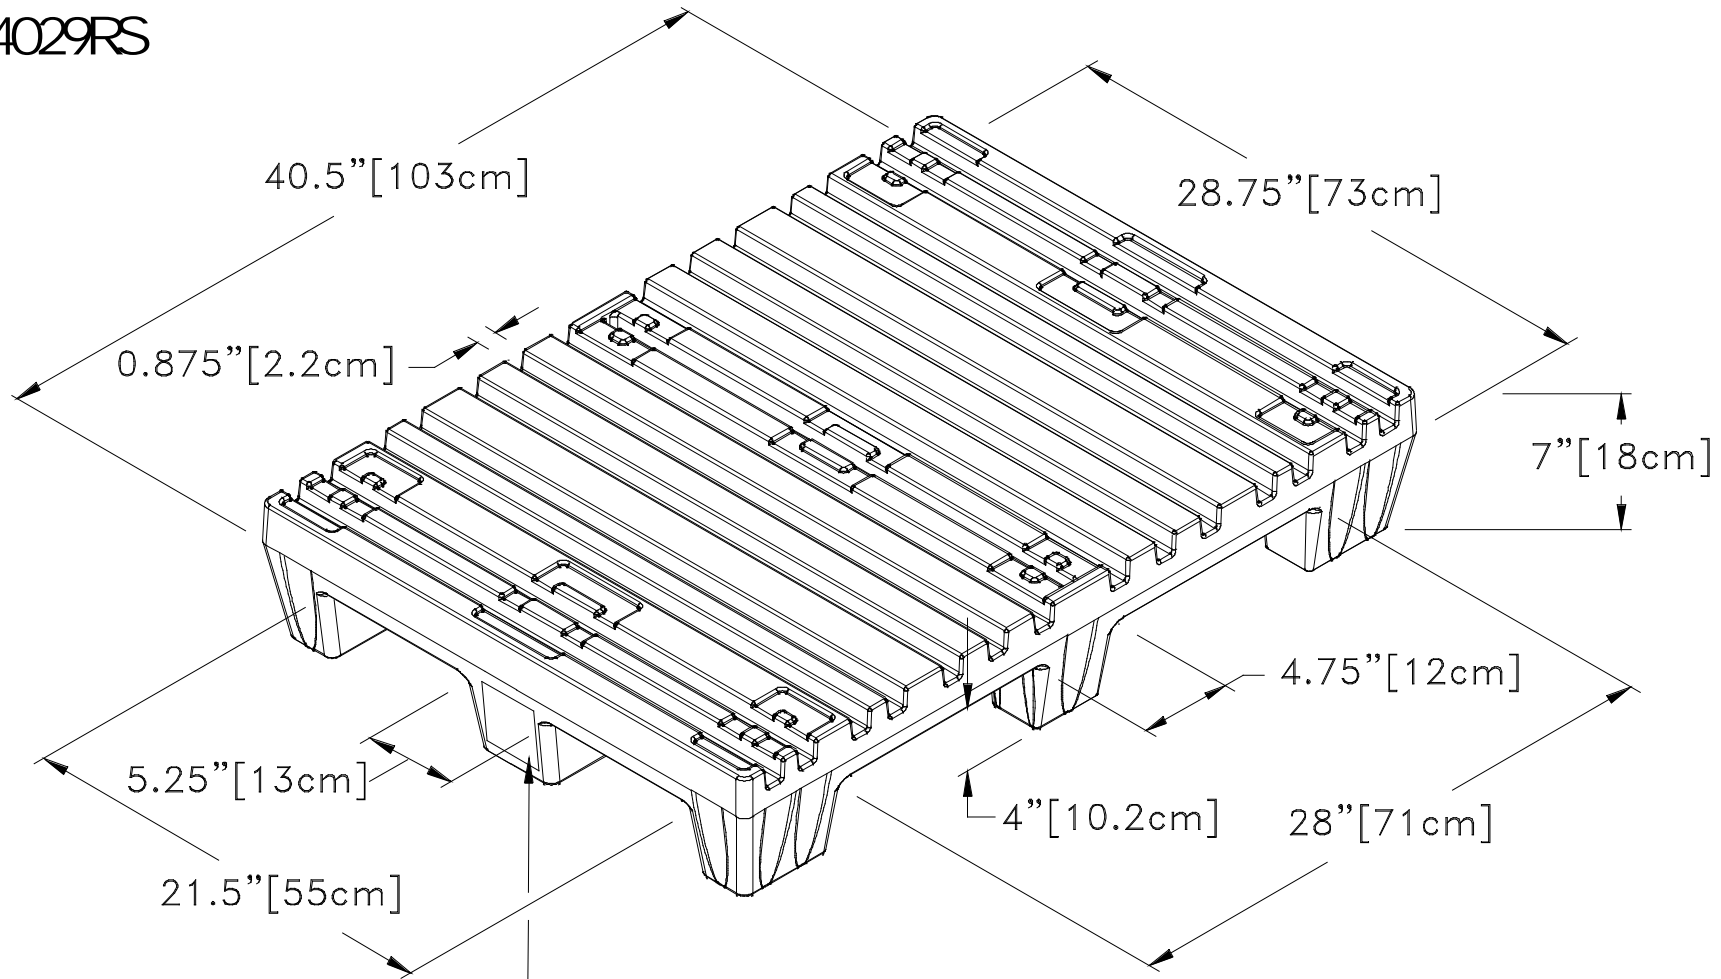

P4029RS

Optional Customer Name Plate

Stratis Plastic Pallets  
40.5" x 28.75" x 7"  
103cm x 73cm x 18cm  
Part # P4029RS00 or S40  
Without or With Steel Reinforcement  
4-Way Entry, Under-Deck Handholds  
Deck-Lok® Safety Stacking System  
Enhanced Flip-Flop Stacking  
Patents Pending