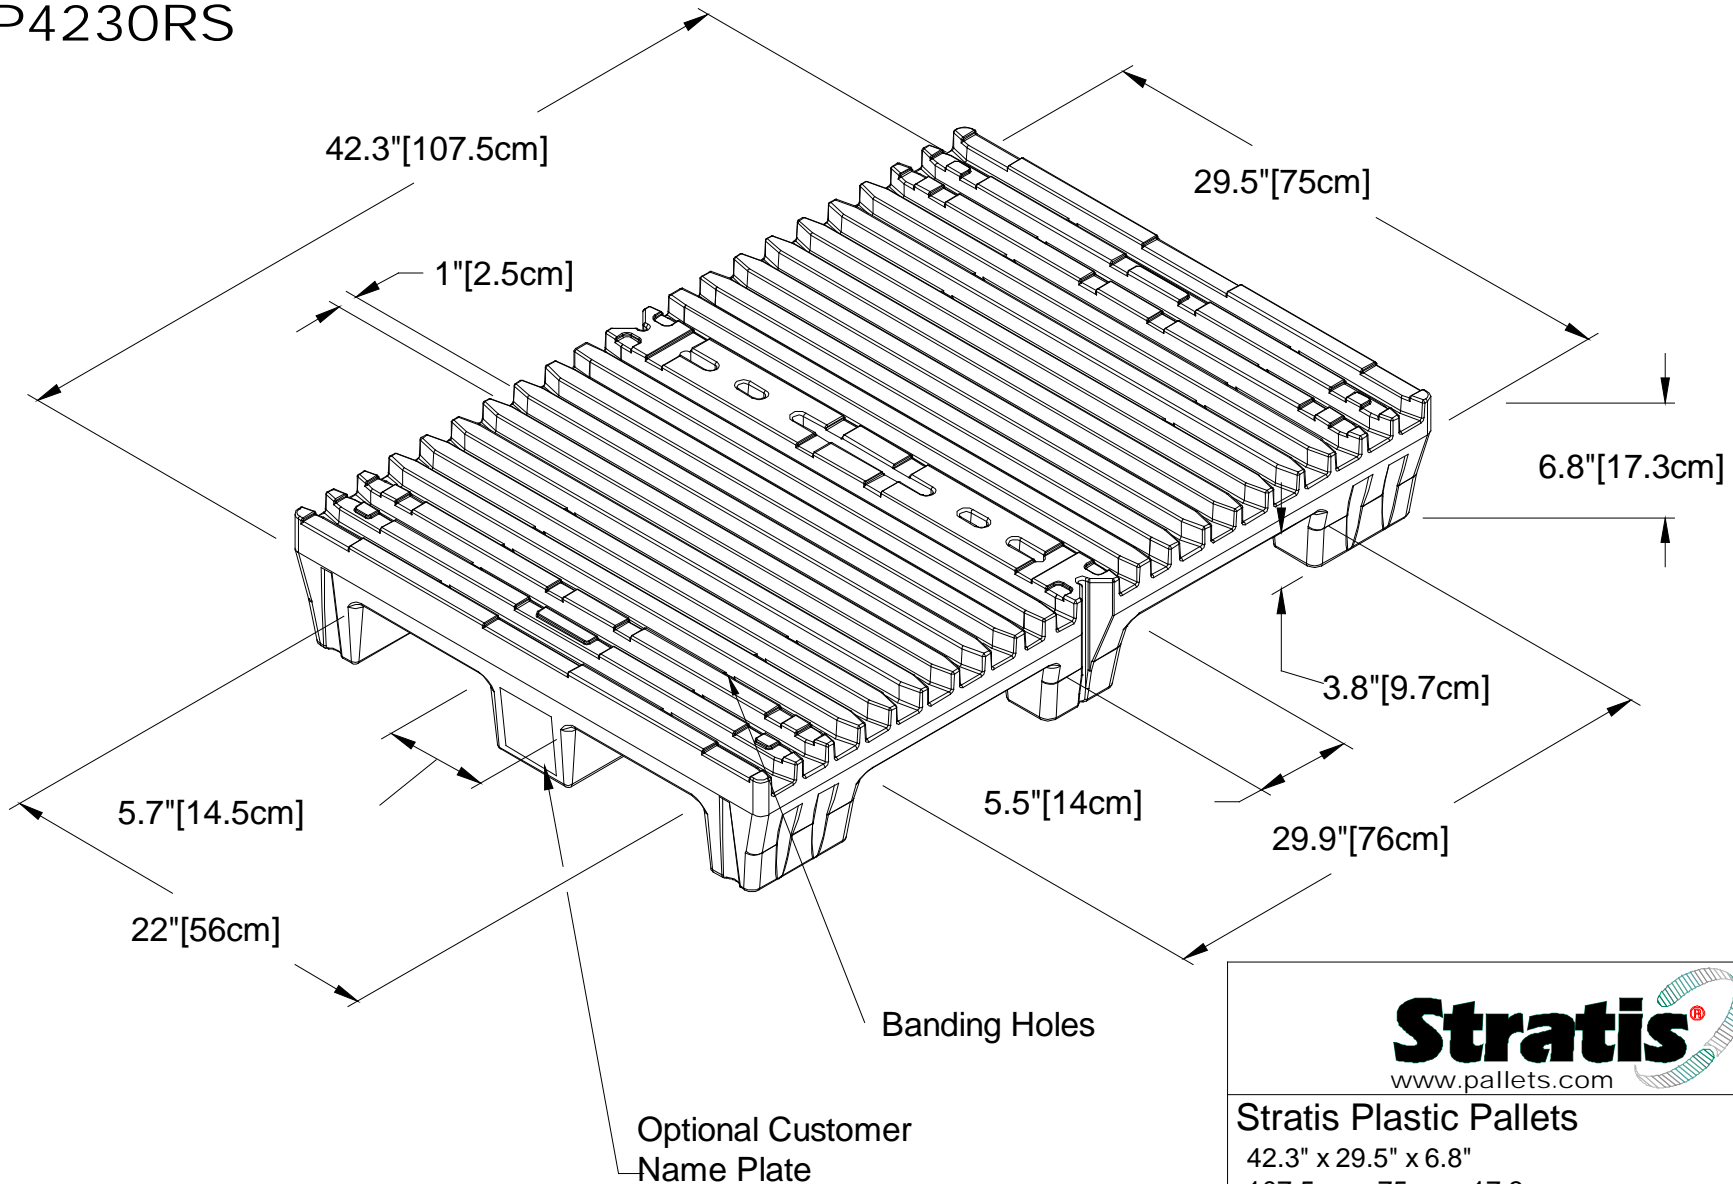

# P4230RS

## Stratis Plastic Pallets

42.3" x 29.5" x 6.8"  
107.5cm x 75cm x 17.3cm  
Part # P4230RS00 or S42  
Without or With Steel Reinforcement  
4-Way Entry, Under-Deck Handholds  
Banding Holes  
Deck-Lok Safety Stacking System  
Patents Pending