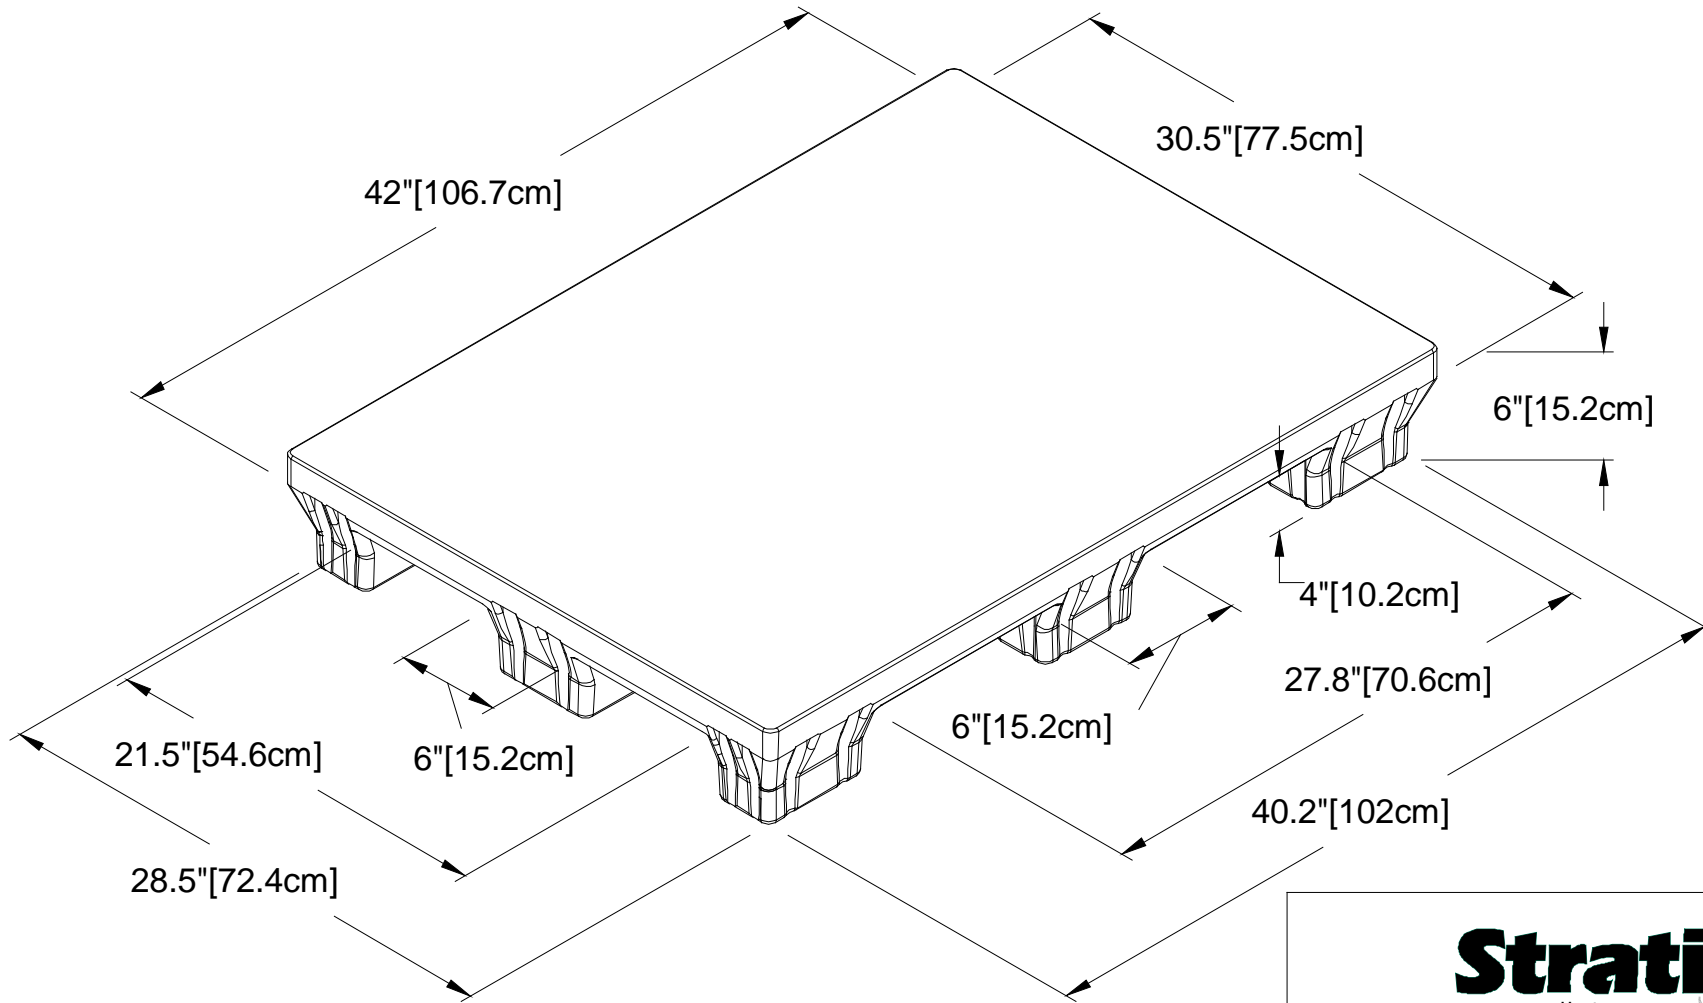

### Stratis Plastic Pallets

42" x 30.5" x 6"

106.7cm x 77.5cm x 15.2cm

Part # P4231SOO or S42-SR

Without or With Steel Reinforcement

4-Way Entry, Under-Deck Handholds

Enhanced Flip-Flop Stacking

Patents Pending