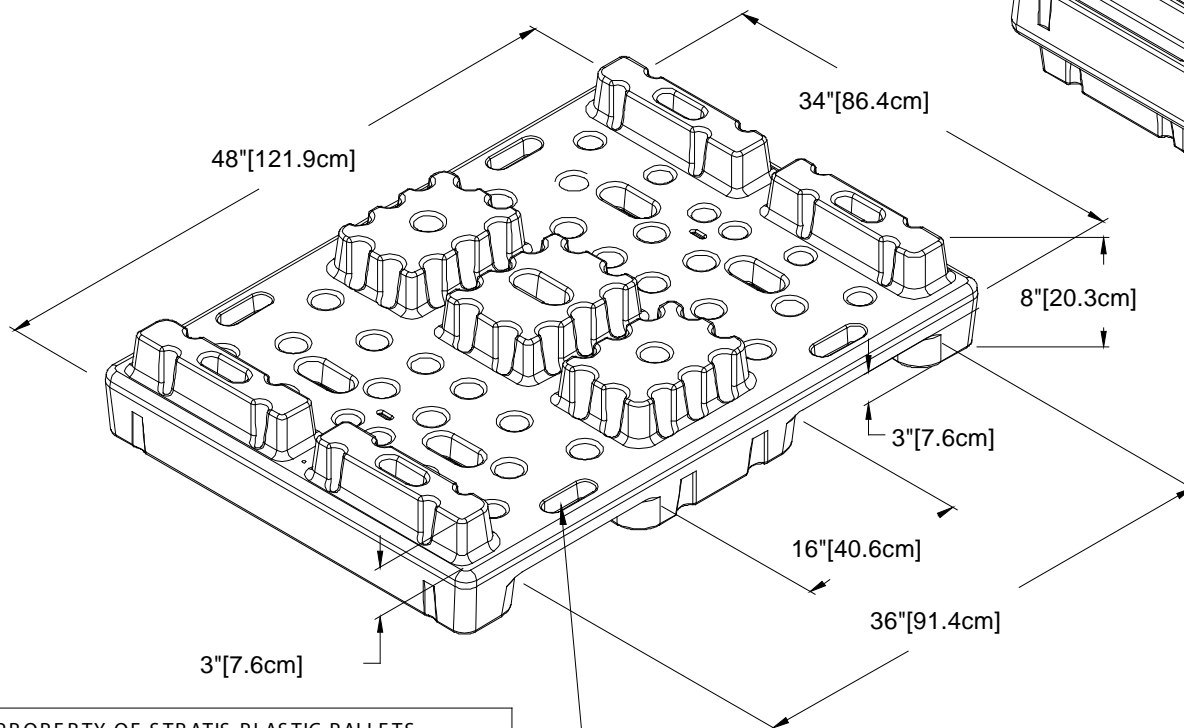

# P4834LRS

Top

Nestable  
1.47:1

Drain Holes  
Ø0.75"[1.9cm]

Thru-Deck  
Handholes

Optional Customer  
Name Plate

Load  
Removable Slots

Bottom

Under-Deck  
Handholds

## Stratis Plastic Shuttle Pallets

48" x 34" x 8"

121.9cm x 86.4cm x 20.3cm

Part # P4834LR500 or S48

Without or With Steel Reinforcement

4-Way Entry

Reversible

Nestable