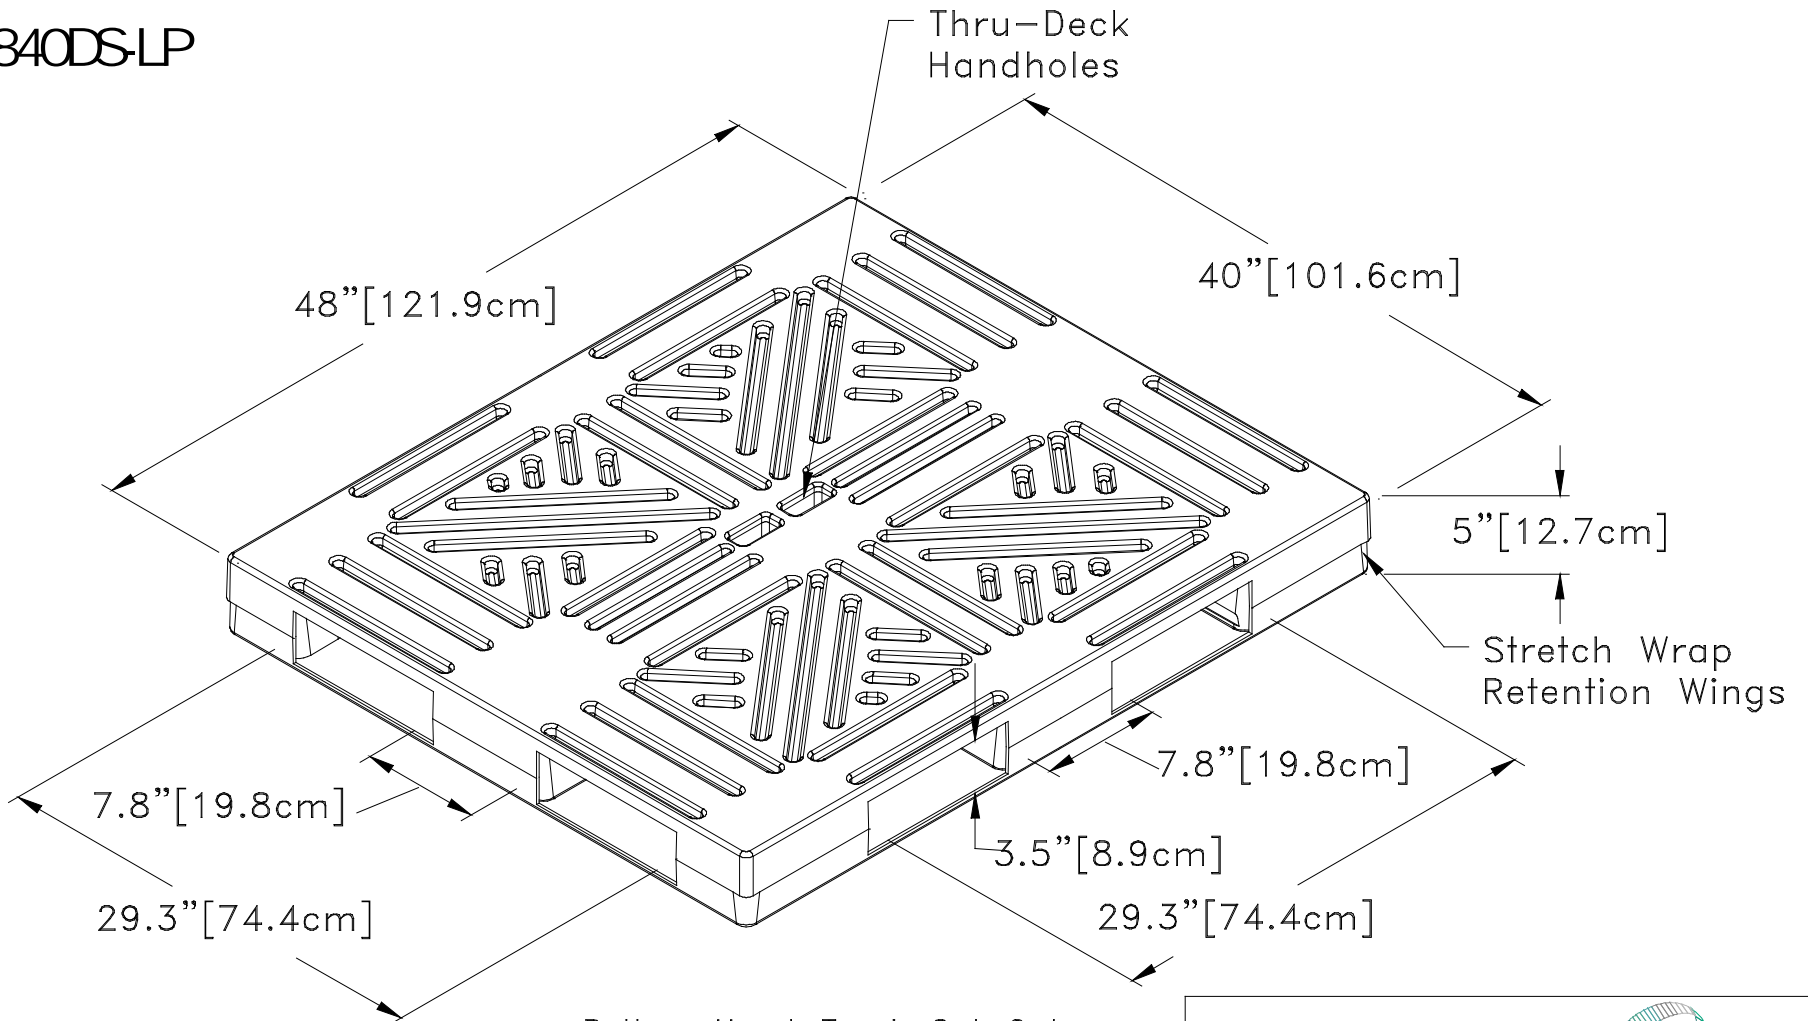

P4840DS-LP

Bottom Hand-Truck Cut-Outs

PROPERTY OF STRATIS CORPORATION
 5677 WEST 73rd STREET
 INDIANAPOLIS, IN 46278 USA
 Tel (317)328-8000
 FAX (317)328-8080
 sales@pallets.com www.pallets.com

Stratis[®]
 www.pallets.com
 Stratis Plastic Pallets
 48" x 40" x 5"
 121.9cm x 101.6cm x 12.7cm
 Part # P4840DS00-LP, S48, S40
 Without or With Steel Reinforcement
 Full 4-Way Entry, Forklift and
 Hand-Truck
 Patents Pending