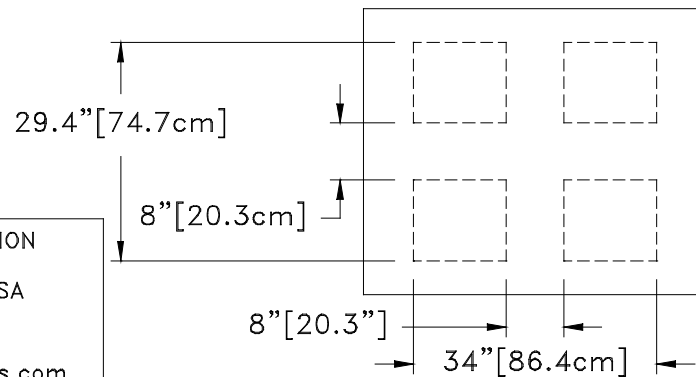

P4840DS-LP

Bottom Hand-Truck Cut-Outs

PROPERTY OF STRATIS CORPORATION
 5677 WEST 73rd STREET
 INDIANAPOLIS, IN 46278 USA
 Tel (317)328-8000
 FAX (317)328-8080
 sales@pallets.com www.pallets.com

Stratis[®]
 www.pallets.com
 Stratis Plastic Pallets
 48" x 40" x 5"
 121.9cm x 101.6cm x 12.7cm
 Part # P4840DS00-LP, S48, S40
 Without or With Steel Reinforcement
 Full 4-Way Entry, Forklift and
 Hand-Truck
 Patents Pending