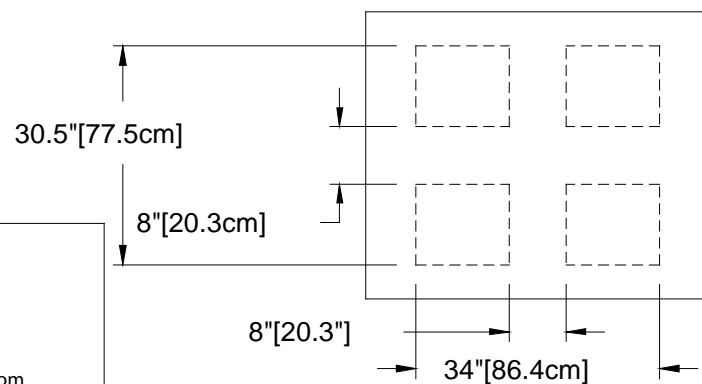

P4840DS

PROPERTY OF STRATIS CORPORATION
5677 WEST 73rd STREET
INDIANAPOLIS, IN 46278 USA
Tel (317)328-8000
FAX (317)328-8080
sales@pallets.com www.pallets.com

Stratis Plastic Pallets

48" x 40" x 5.5"
121.9cm x 101.6cm x 14cm
Part # P4840DSOO, S48 or S40
Without or With Steel Reinforcement
4-Way Entry
Bottom opening for Hand-truck
by Request (add -CT to #) no charge
Patents Pending