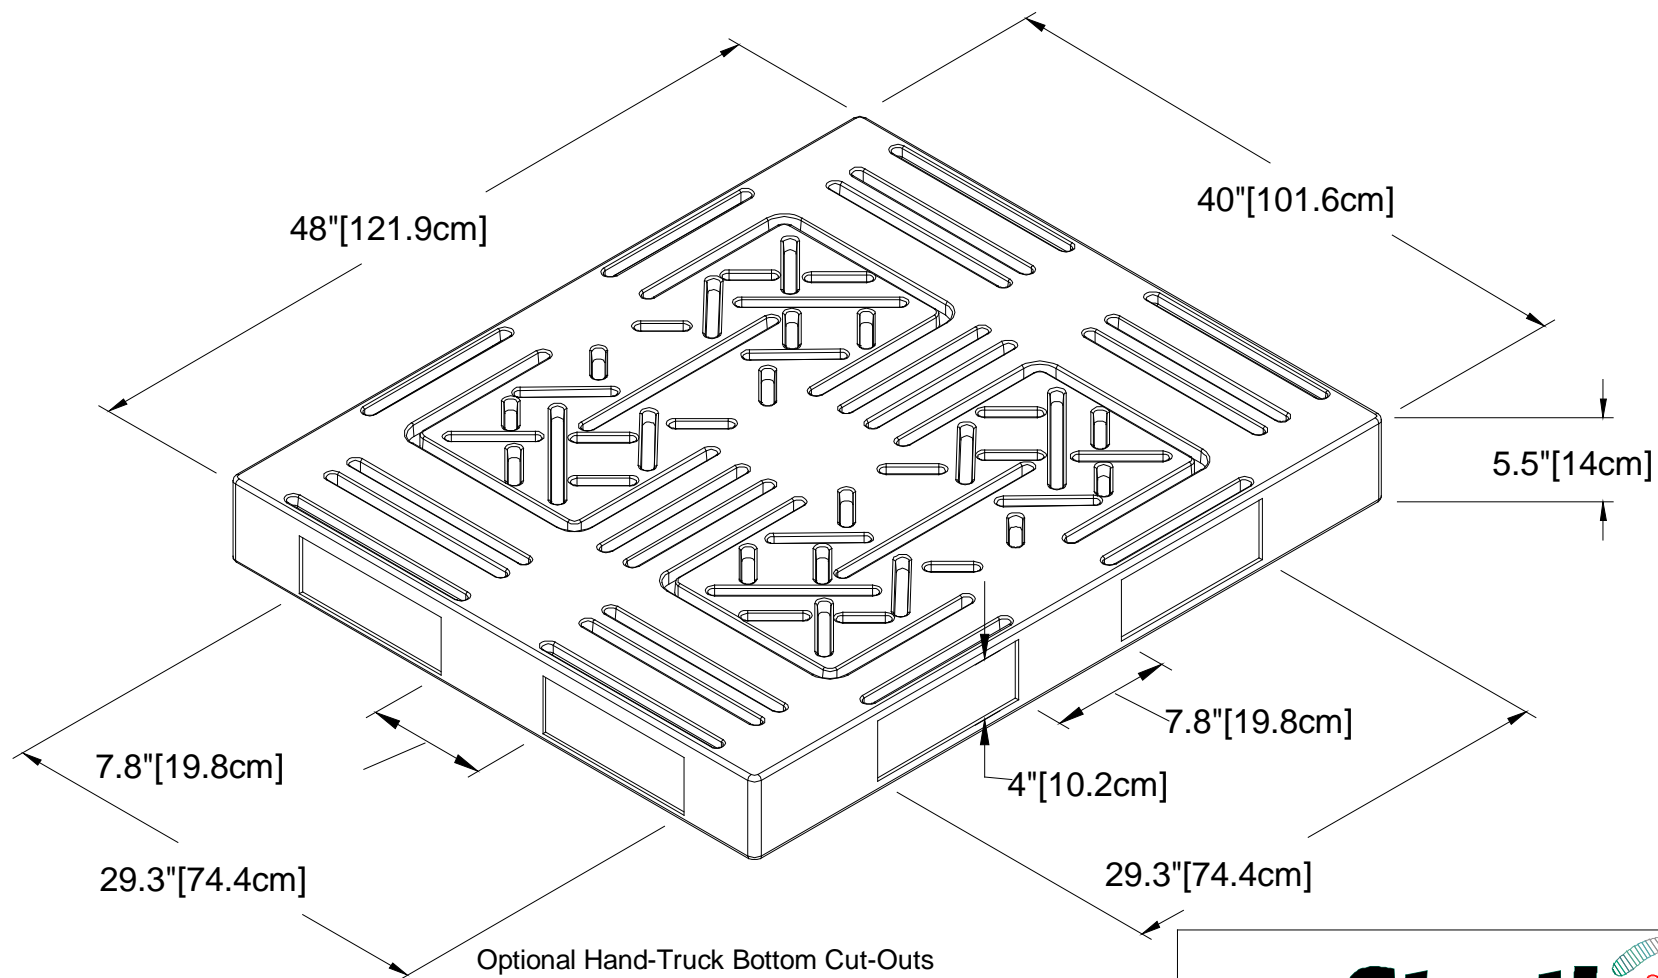

P4840DS

PROPERTY OF STRATIS CORPORATION
5677 WEST 73rd STREET
INDIANAPOLIS, IN 46278 USA
Tel (317)328-8000
FAX (317)328-8080
sales@pallets.com www.pallets.com

Stratis Plastic Pallets

48" x 40" x 5.5"
121.9cm x 101.6cm x 14cm
Part # P4840DSOO, S48 or S40
Without or With Steel Reinforcement
4-Way Entry
Bottom opening for Hand-truck
by Request (add -CT to #) no charge
Patents Pending