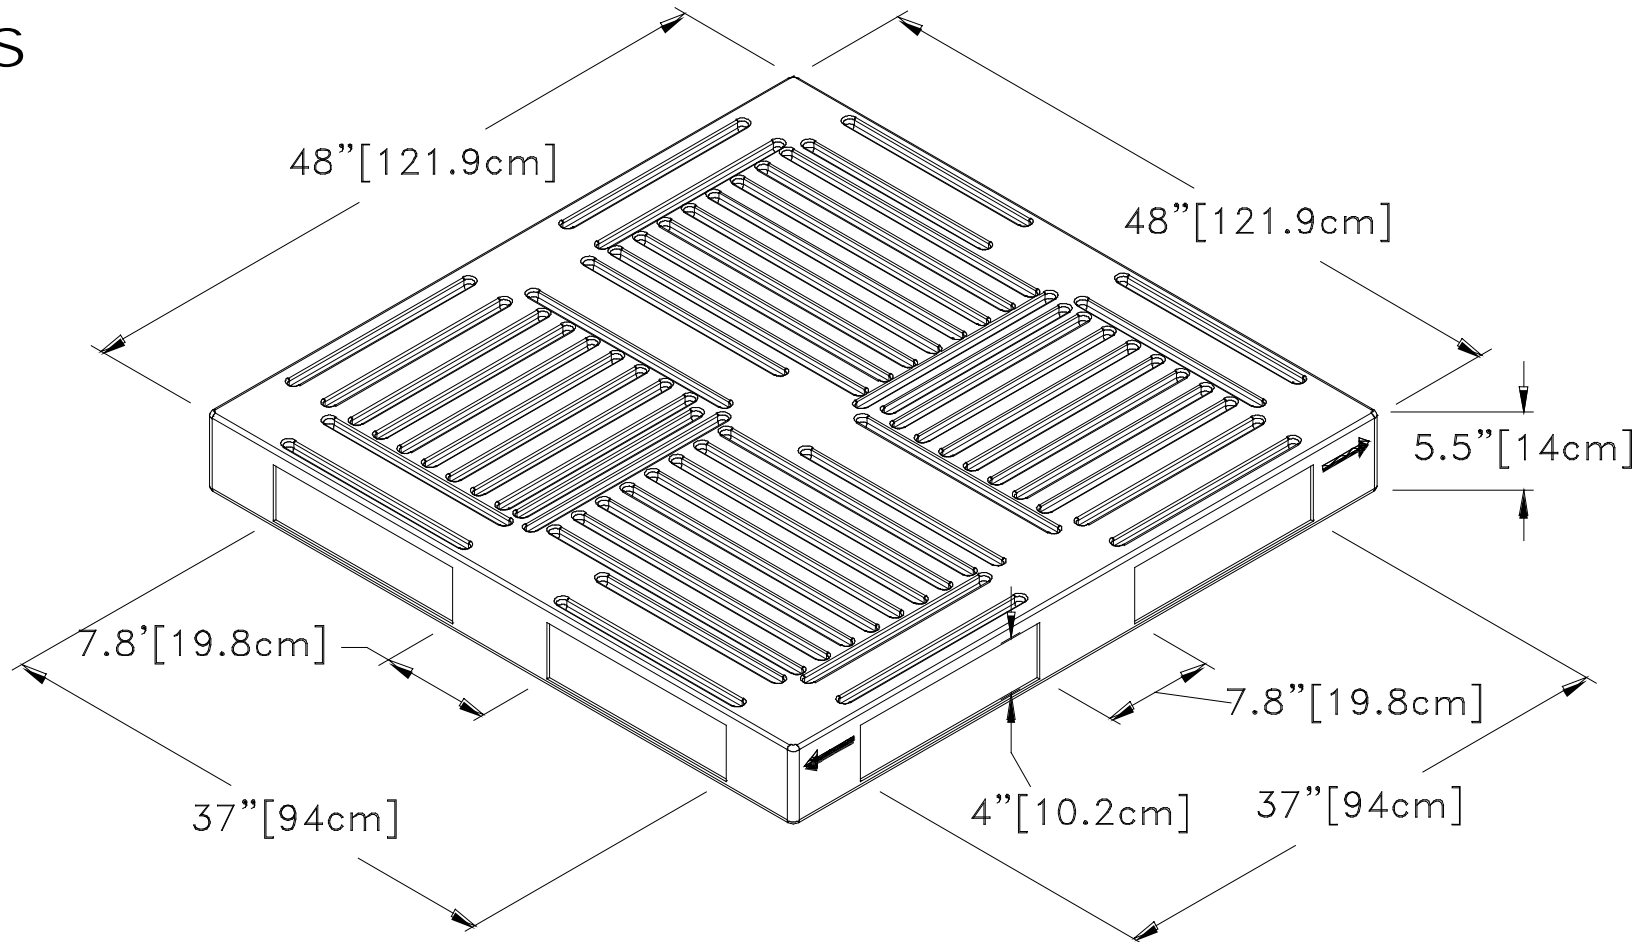

P4848DS

Optional Hand-Truck Bottom Cut-Outs

PROPERTY OF STRATIS CORPORATION  
5677 WEST 73rd STREET  
INDIANAPOLIS, IN 46278 USA  
Tel (317)328-8000  
FAX (317)328-8080  
sales@pallets.com www.pallets.com

Stratis Plastic Pallets  
48" x 48" x 5.5"  
121.9cm x 121.9cm x 14cm  
Part # P4848DS00, S48, S96  
Without or With Steel Reinforcement  
4-Way Entry  
Bottom opening for Hand-truck  
by Request (add -CT to #) no charge  
Patents Pending