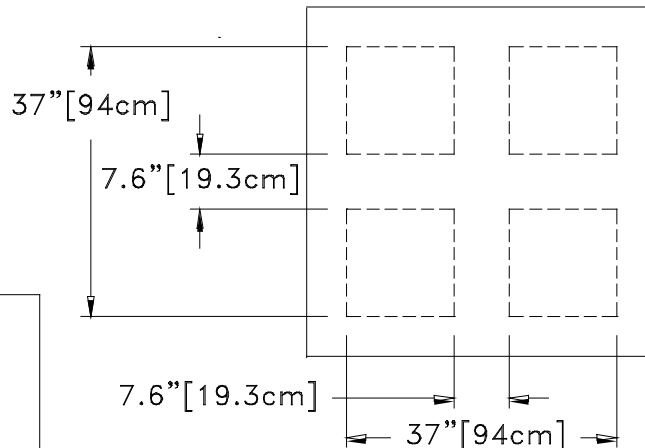

Optional Hand-Truck Bottom Cut-Outs

PROPERTY OF STRATIS CORPORATION
5677 WEST 73rd STREET
INDIANAPOLIS, IN 46278 USA
Tel (317)328-8000
FAX (317)328-8080
sales@pallets.com www.pallets.com

Stratis Plastic Pallets
48" x 48" x 5.5"
121.9cm x 121.9cm x 14cm
Part # P4848DS00, S48, S96
Without or With Steel Reinforcement
4-Way Entry
Bottom opening for Hand-truck
by Request (add -CT to #) no charge
Patents Pending

05-05-04