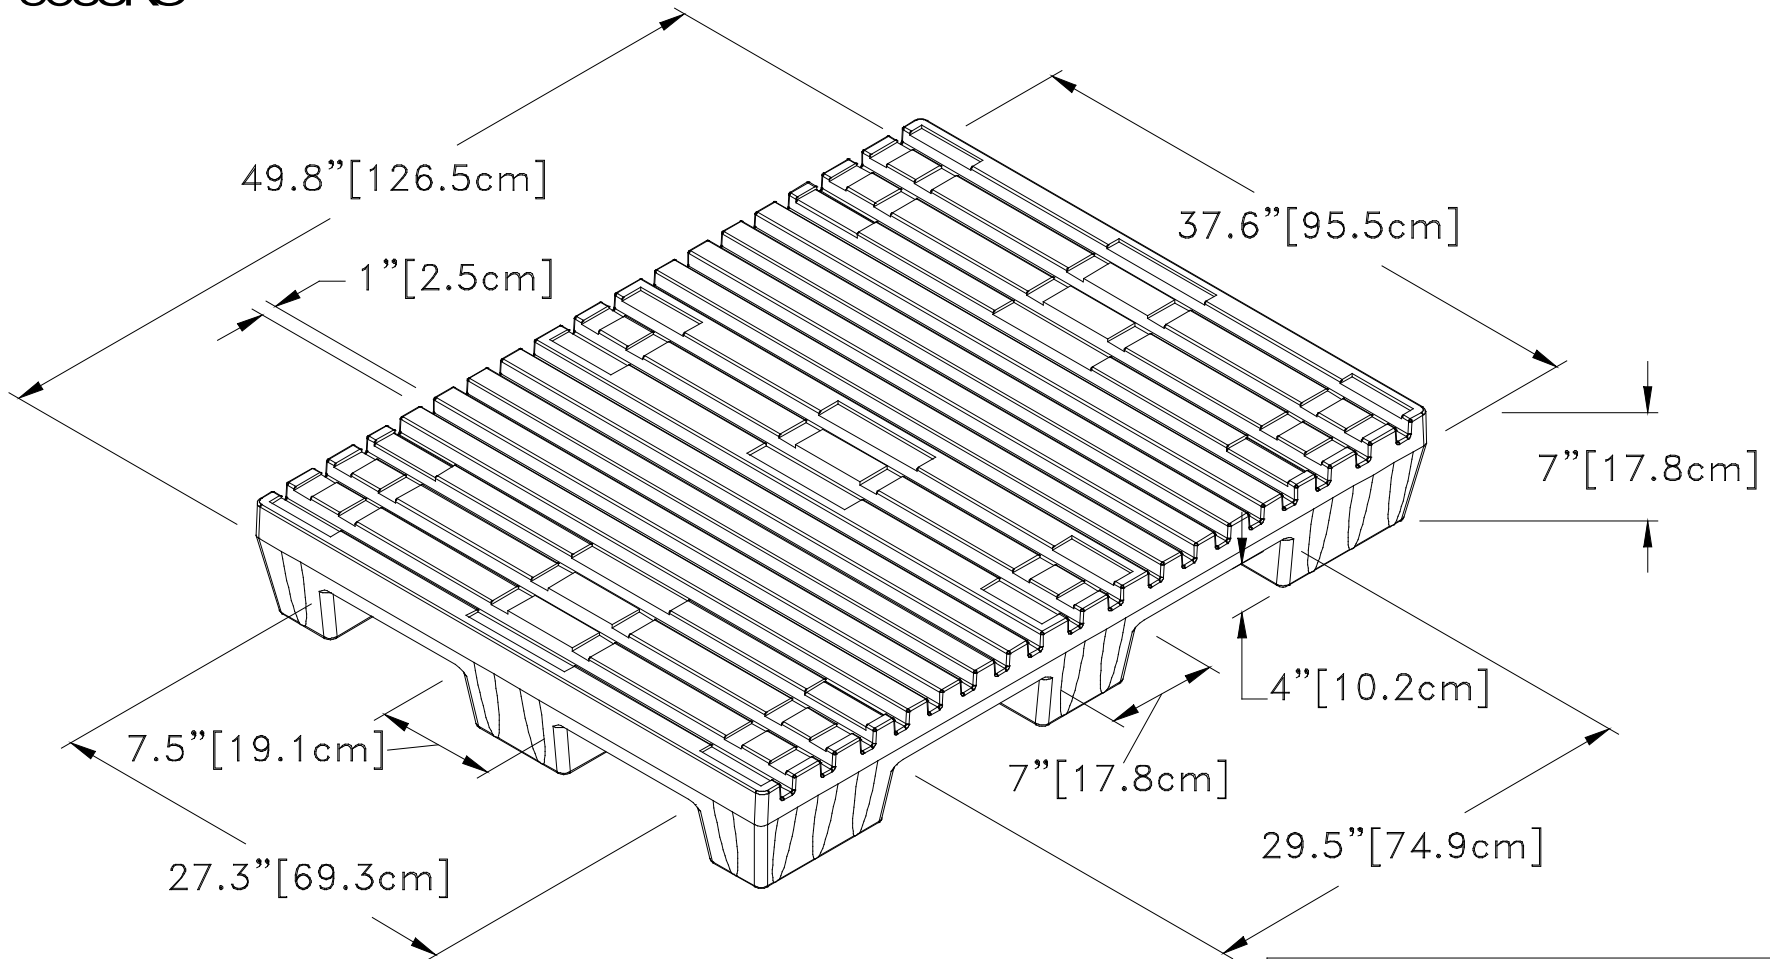

P5038RS

Stratis Plastic Pallets  
49.8" x 37.6" x 7"  
126.5cm x 95.5cm x 17.8cm  
Part # P5038RS00 or S50  
Without or With Steel Reinforcement  
4-Way Entry, Under-Deck Handholds  
Deck-Lok<sup>®</sup> Safety Stacking System  
Patents Pending