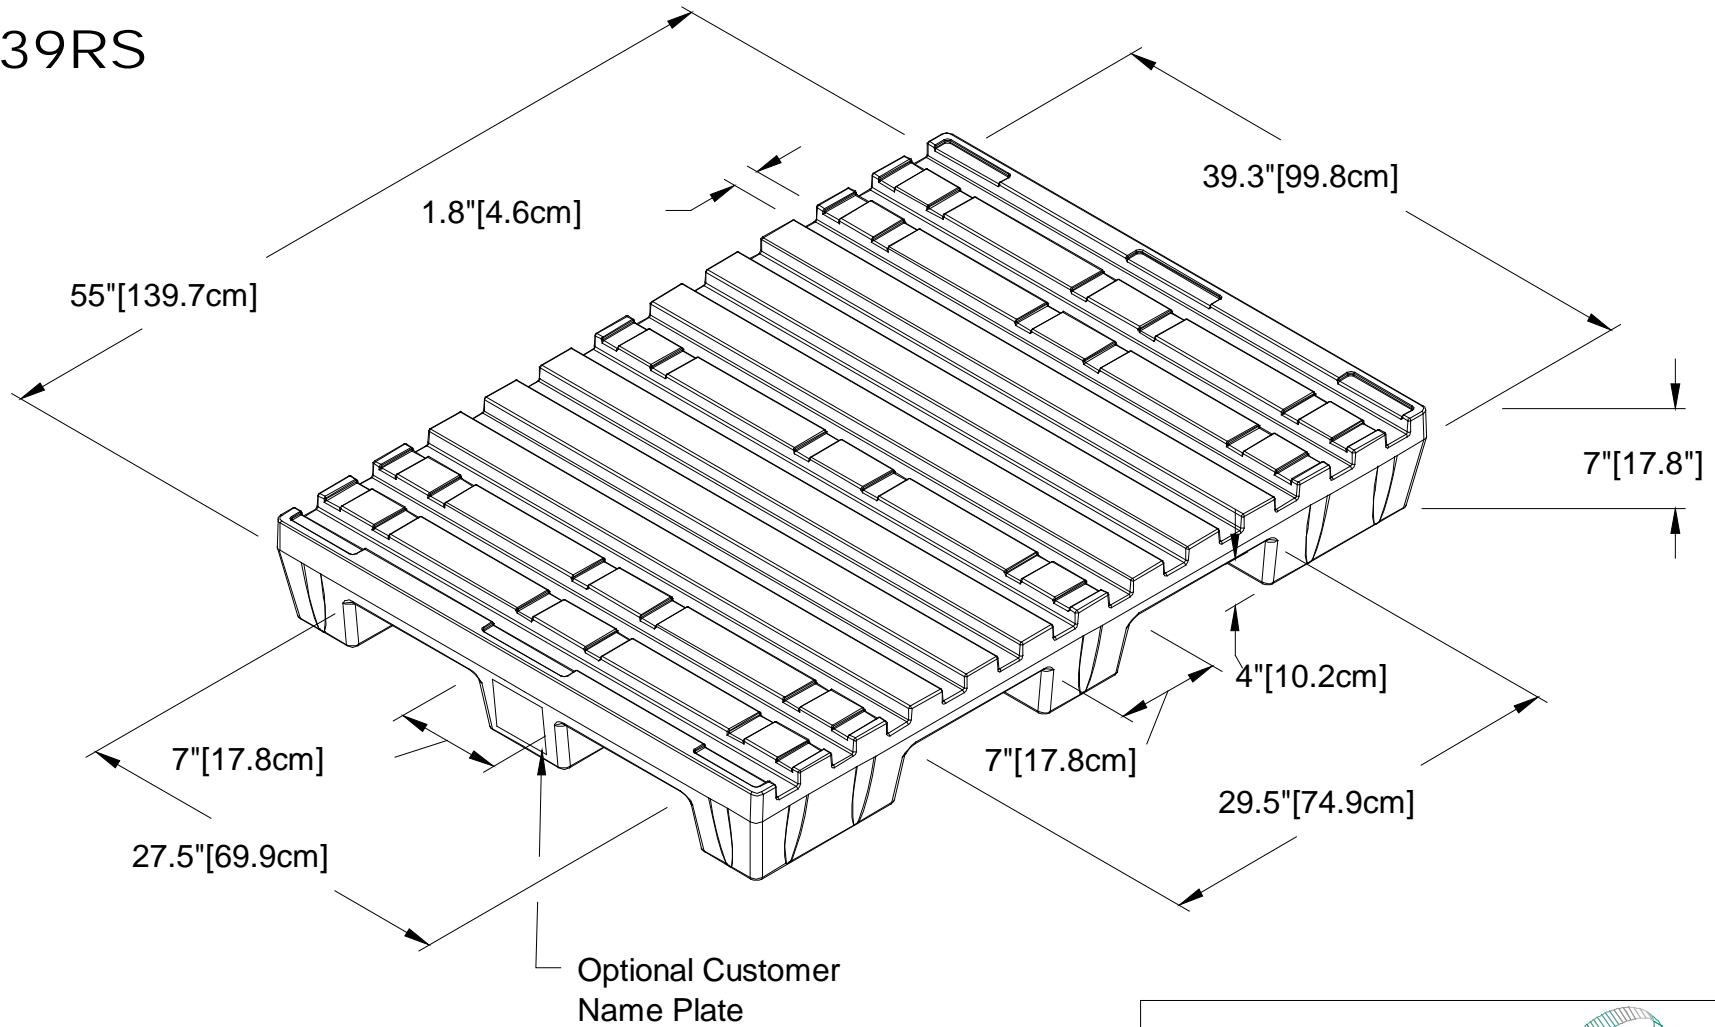

P5539RS

**Stratis Plastic Pallets**

55" x 39.3" x 7"  
139.7cm x 99.8cm x 17.8cm  
Part # P5539RSOO, S55  
Without or With Steel Reinforcement  
4-Way Entry, Under-Deck Handholds  
Deck-Lok Safety Stacking System  
Patents Pending