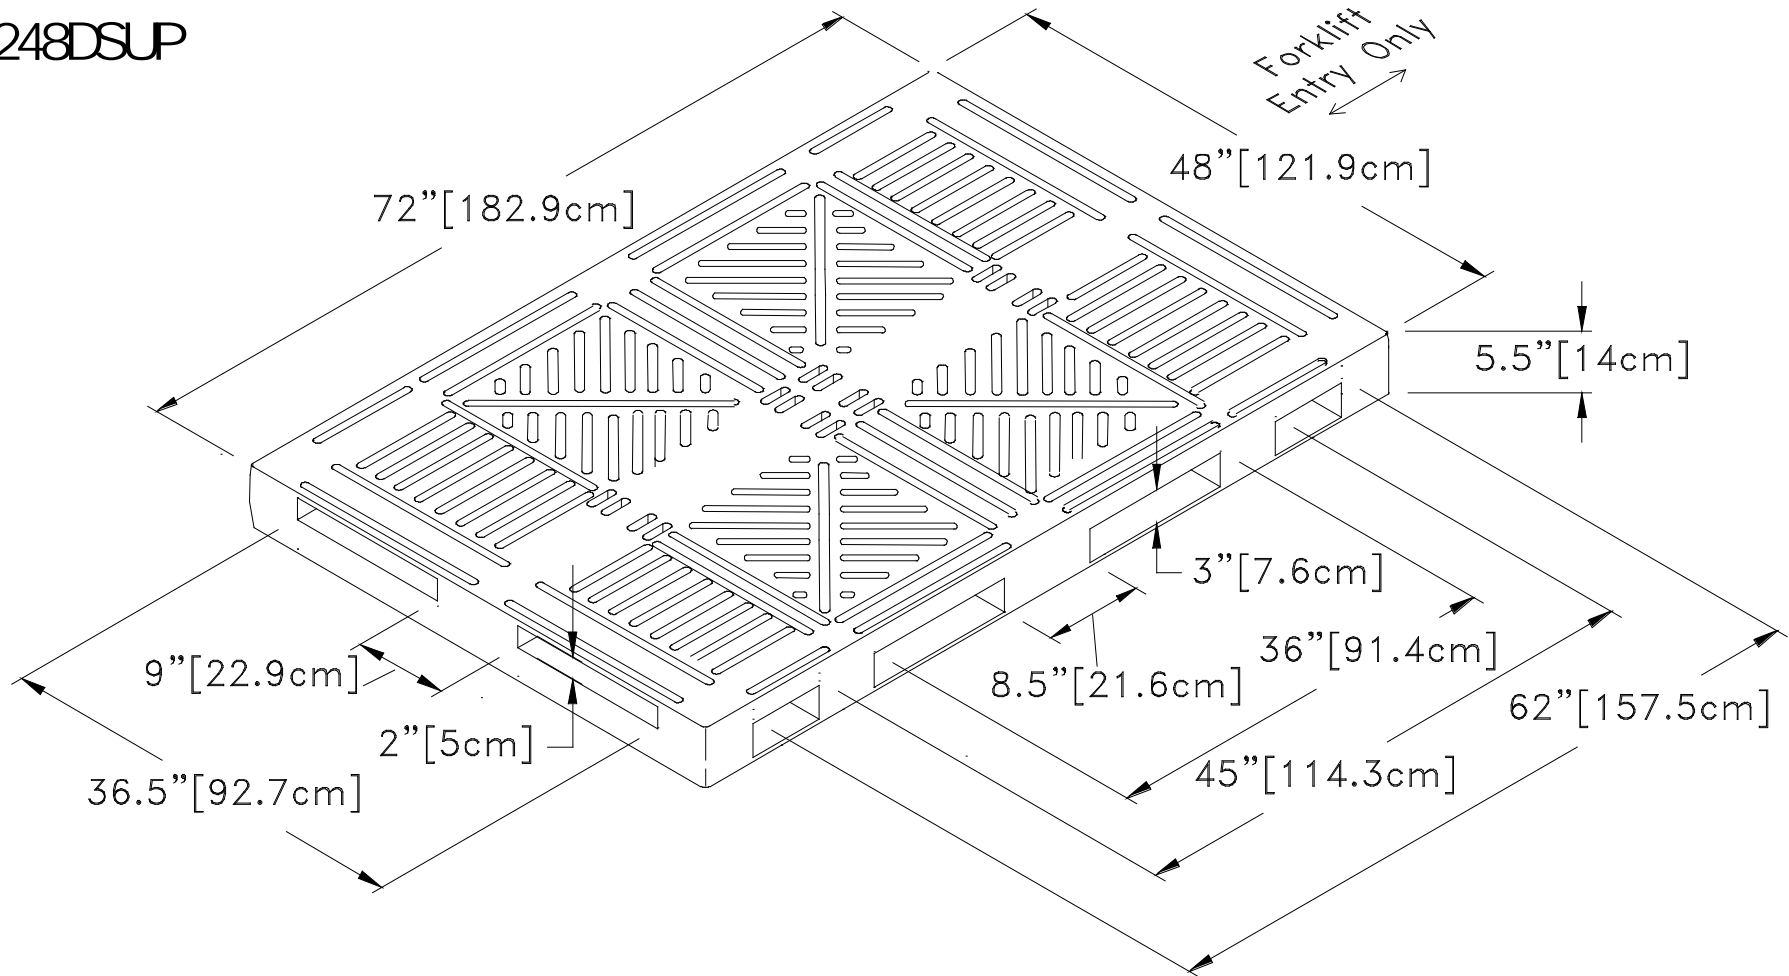

P7248DSUP

Stratis Plastic Pallets  
72" x 48" x 5.5"  
182.9cm x 121.9cm x 14cm  
Part # P7248DS72UP-HDWF  
With Steel Reinforcement  
4-Way Forklift Entry  
Stackable, Conveyorable  
One Piece Double Face Style  
Patents Pending