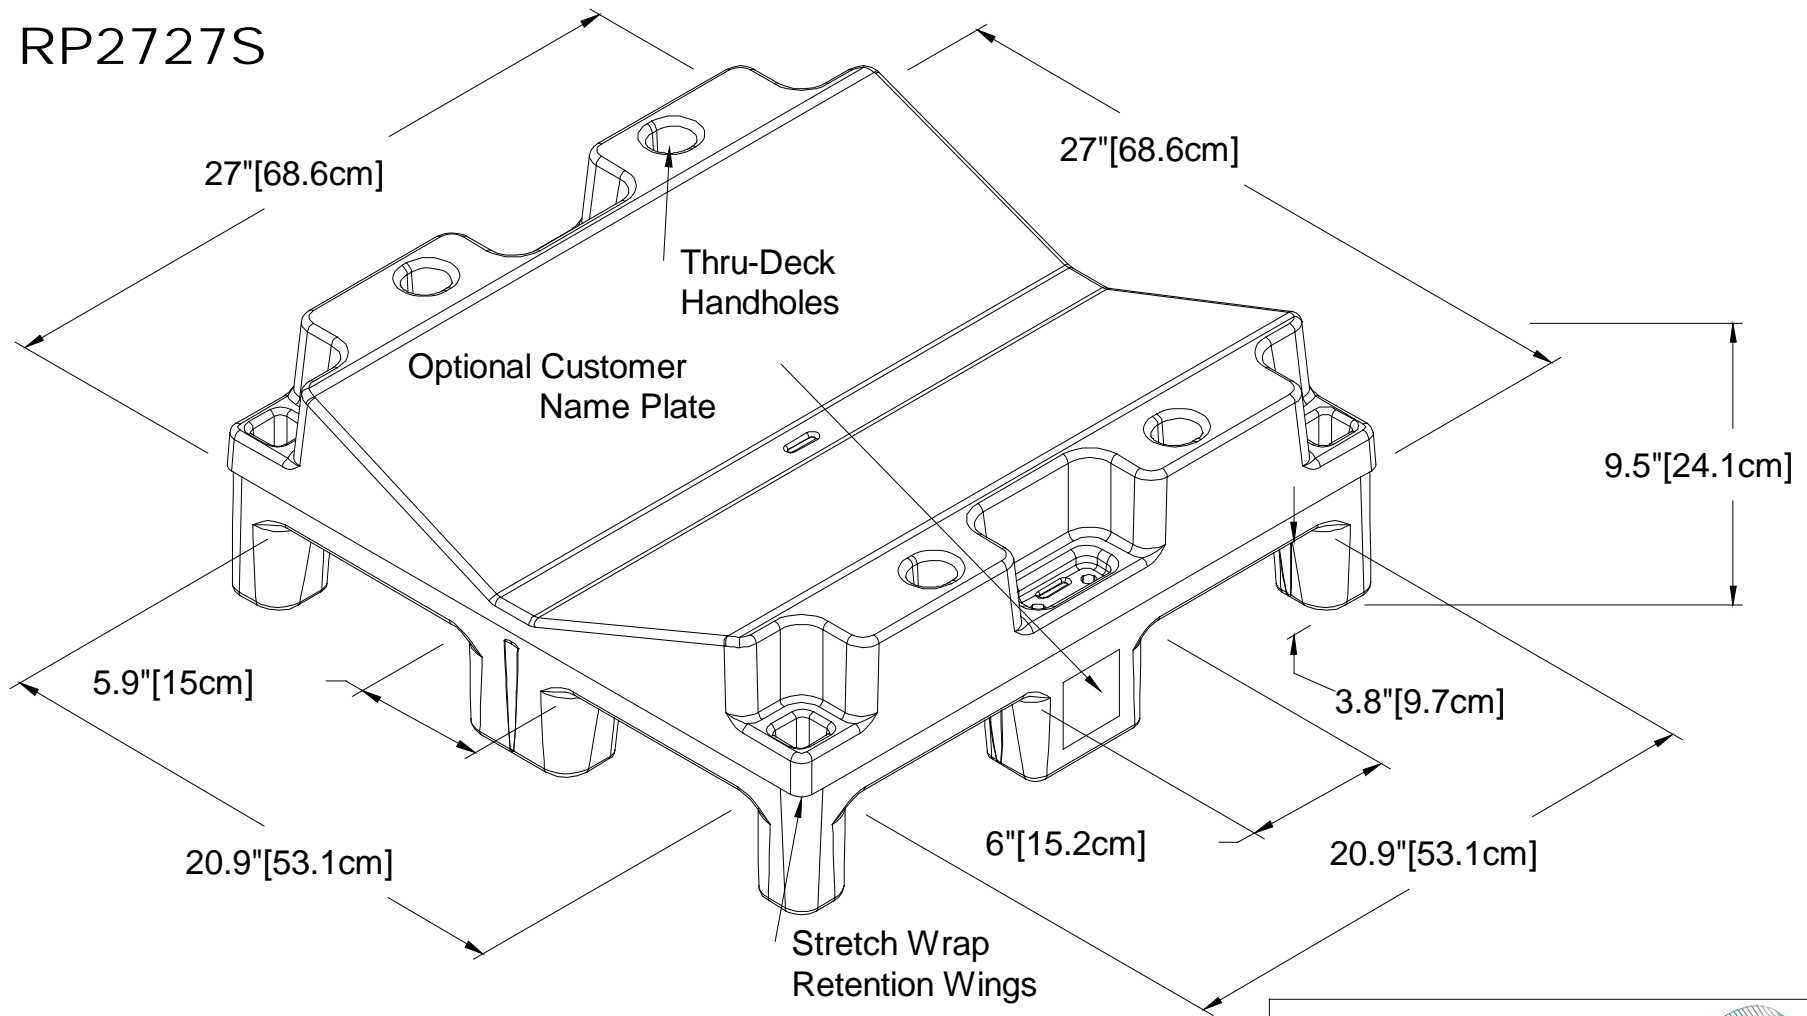

RP2727S

PROPERTY OF STRATIS CORPORATION
5677 WEST 73rd STREET
INDIANAPOLIS, IN 46278 USA
Tel (317)328-8000
FAX (317)328-8080
sales@pallets.com www.pallets.com

Stratis Plastic Roll Pallets

27" x 27" x 9.5"
68.6cm x 68.6cm x 24.1cm
Part # RP2727SOO or S13
Without or With Steel Reinforcement
4-Way Entry, Under-Deck Handholds
Stackable
Patents Pending