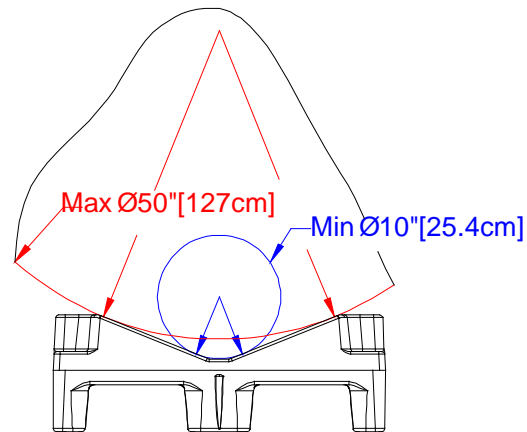

RP2727S

PROPERTY OF STRATIS CORPORATION
5677 WEST 73rd STREET
INDIANAPOLIS, IN 46278 USA
Tel (317)328-8000
FAX (317)328-8080
sales@pallets.com www.pallets.com

Stratis Plastic Roll Pallets

27" x 27" x 9.5"
68.6cm x 68.6cm x 24.1cm
Part # RP2727SOO or S13
Without or With Steel Reinforcement
4-Way Entry, Under-Deck Handholds
Stackable
Patents Pending