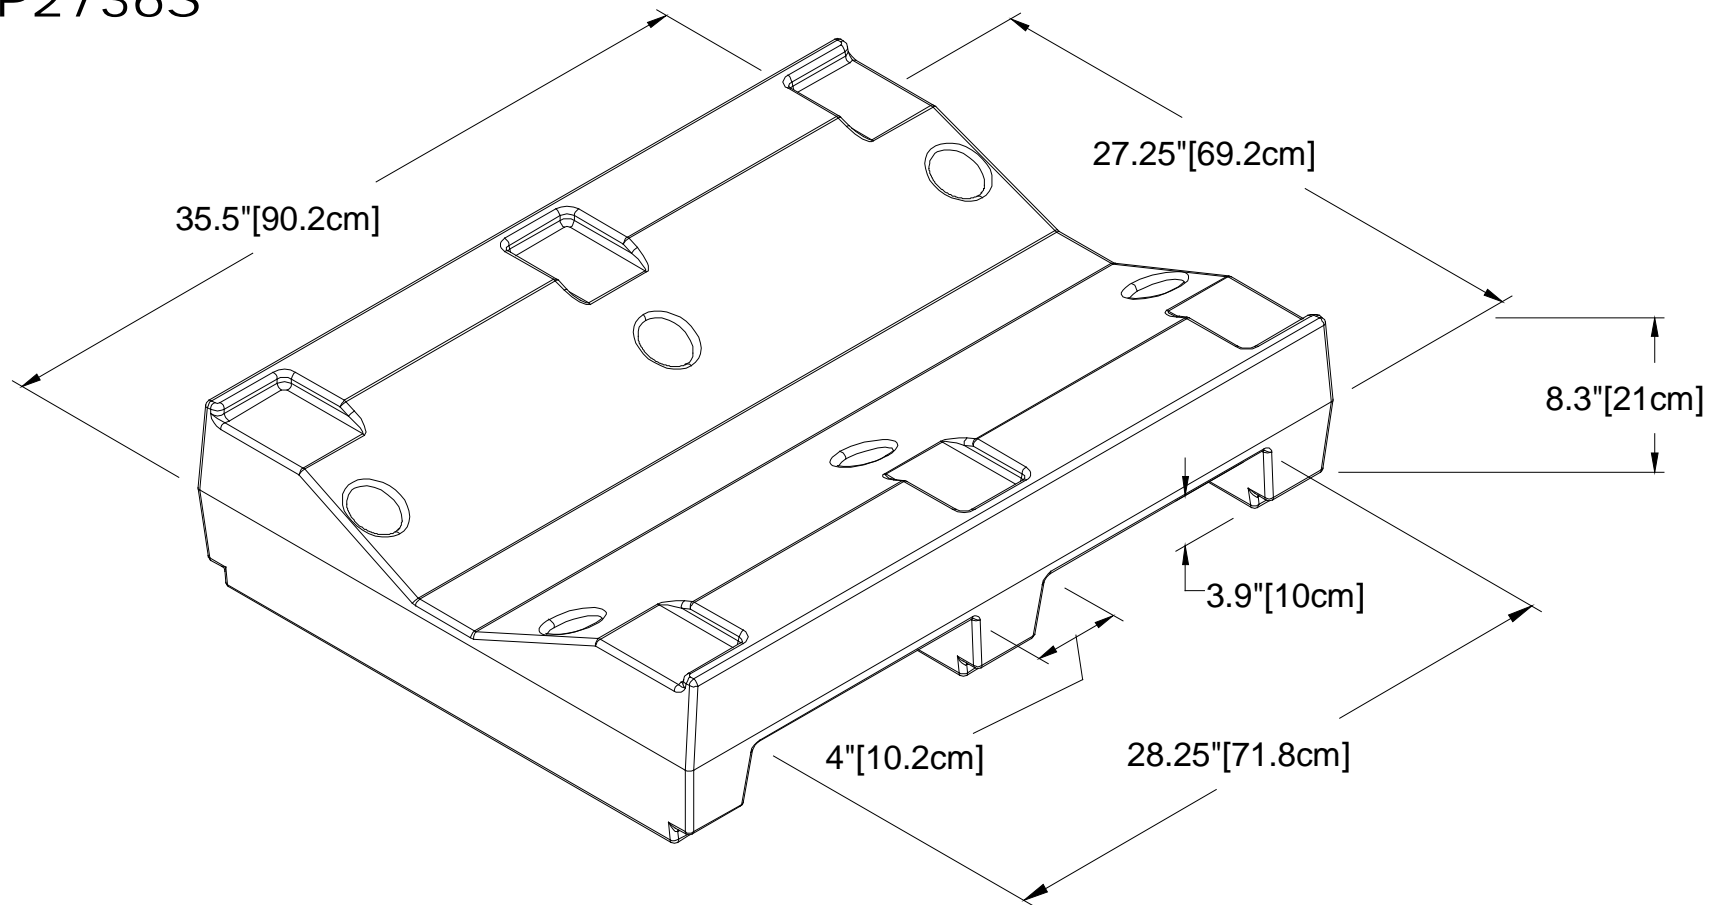

RP2736S

Stratis Plastic Roll Pallets

27.25" x 35.5" x 8.3"
69.2cm x 90.2cm x 21cm
Part # RP2736SOO
2-Way Entry
Safety Stacking System

PROPERTY OF STRATIS CORPORATION
5677 WEST 73rd STREET
INDIANAPOLIS, IN 46278 USA
Tel (317)328-8000
FAX (317)328-8080
sales@pallets.com www.pallets.com