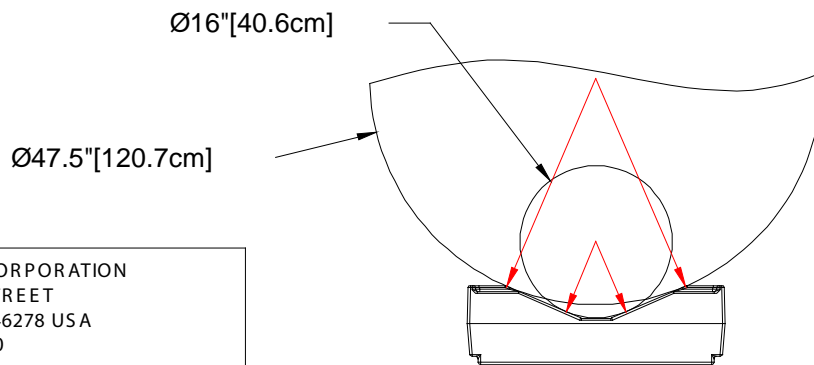

RP2736S

Stratis Plastic Roll Pallets

27.25" x 35.5" x 8.3"
69.2cm x 90.2cm x 21cm
Part # RP2736SOO
2-Way Entry
Safety Stacking System

PROPERTY OF STRATIS CORPORATION
5677 WEST 73rd STREET
INDIANAPOLIS, IN 46278 USA
Tel (317)328-8000
FAX (317)328-8080
sales@pallets.com www.pallets.com