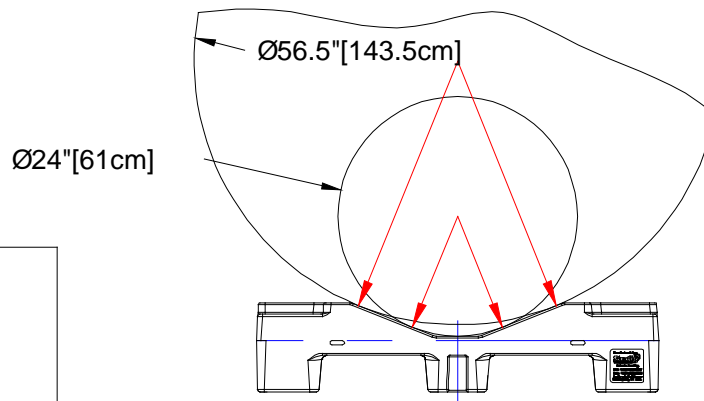

RP4248S

PROPERTY OF STRATIS CORPORATION
5677 WEST 73rd STREET
INDIANAPOLIS, IN 46278 USA
Tel (317)328-8000
FAX (317)328-8080
sales@pallets.com   www.pallets.com

Stratis Plastic Roll Pallets

42" x 48" x 9.3"
106.7cm x 121.9cm x 23.6cm
Part # RP4248SOO or S48, S42
Without or With Steel Reinforcement
4-Way Entry, Under-Deck Handholds
Stackable
Patents Pending