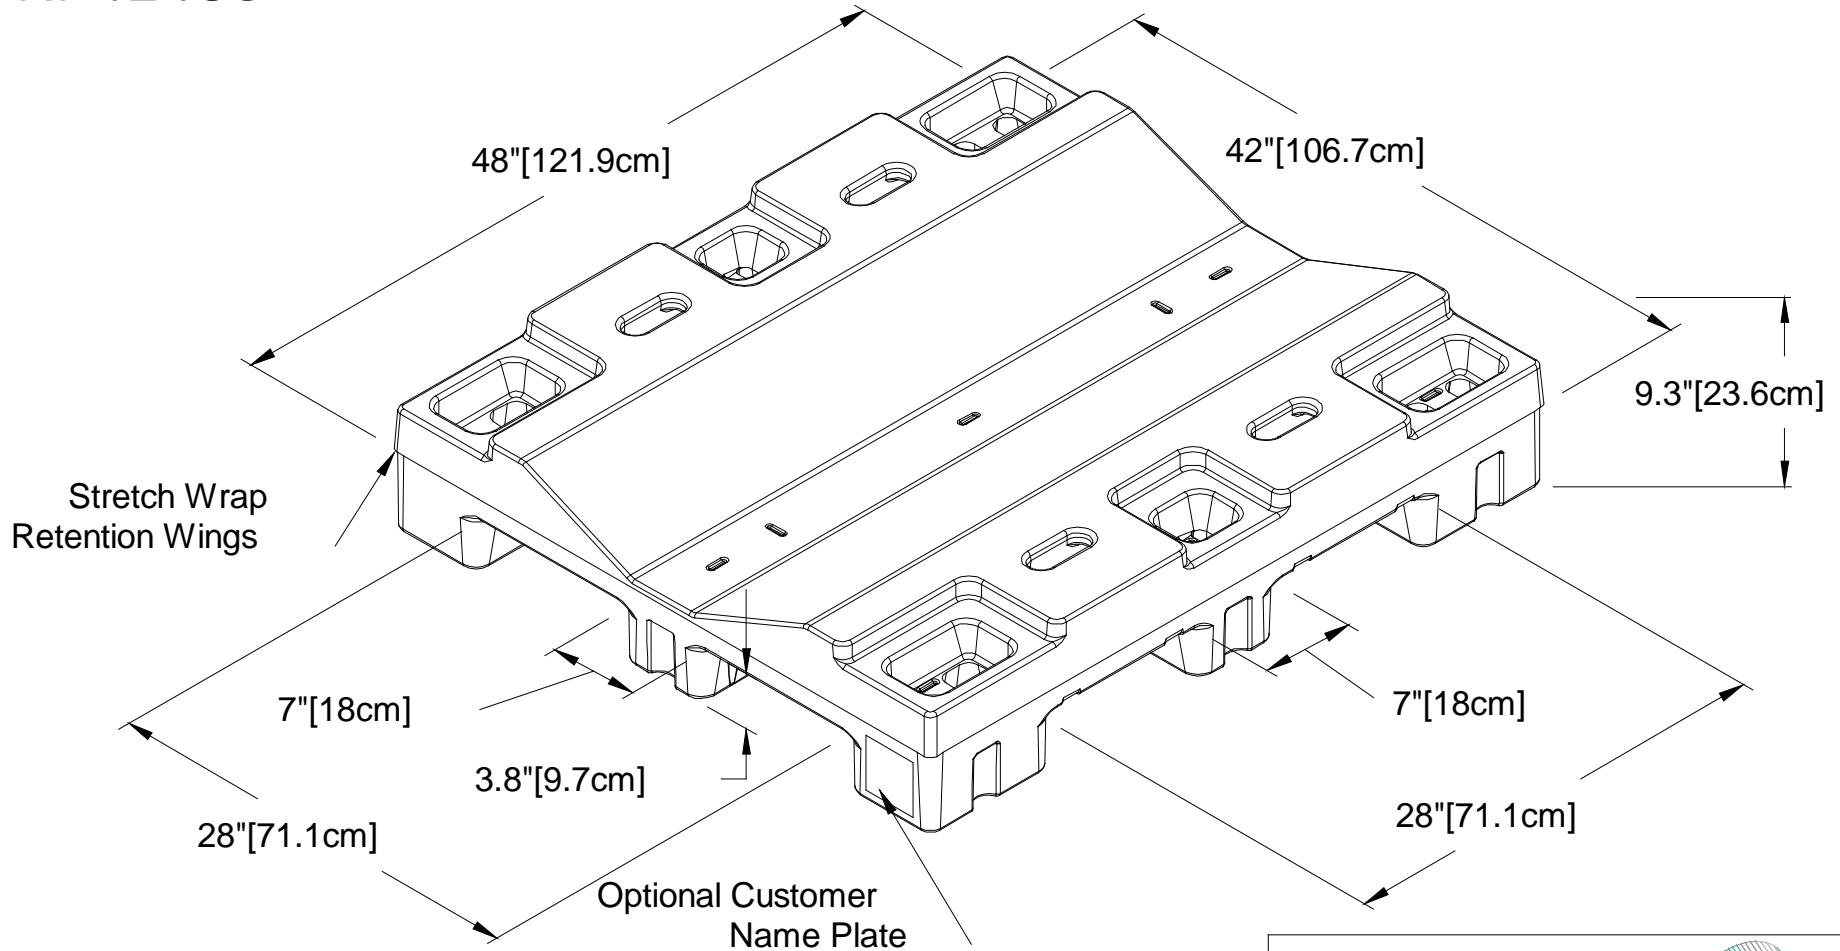

RP4248S

PROPERTY OF STRATIS CORPORATION
5677 WEST 73rd STREET
INDIANAPOLIS, IN 46278 USA
Tel (317)328-8000
FAX (317)328-8080
sales@pallets.com   www.pallets.com

Stratis Plastic Roll Pallets

42" x 48" x 9.3"
106.7cm x 121.9cm x 23.6cm
Part # RP4248SOO or S48, S42
Without or With Steel Reinforcement
4-Way Entry, Under-Deck Handholds
Stackable
Patents Pending