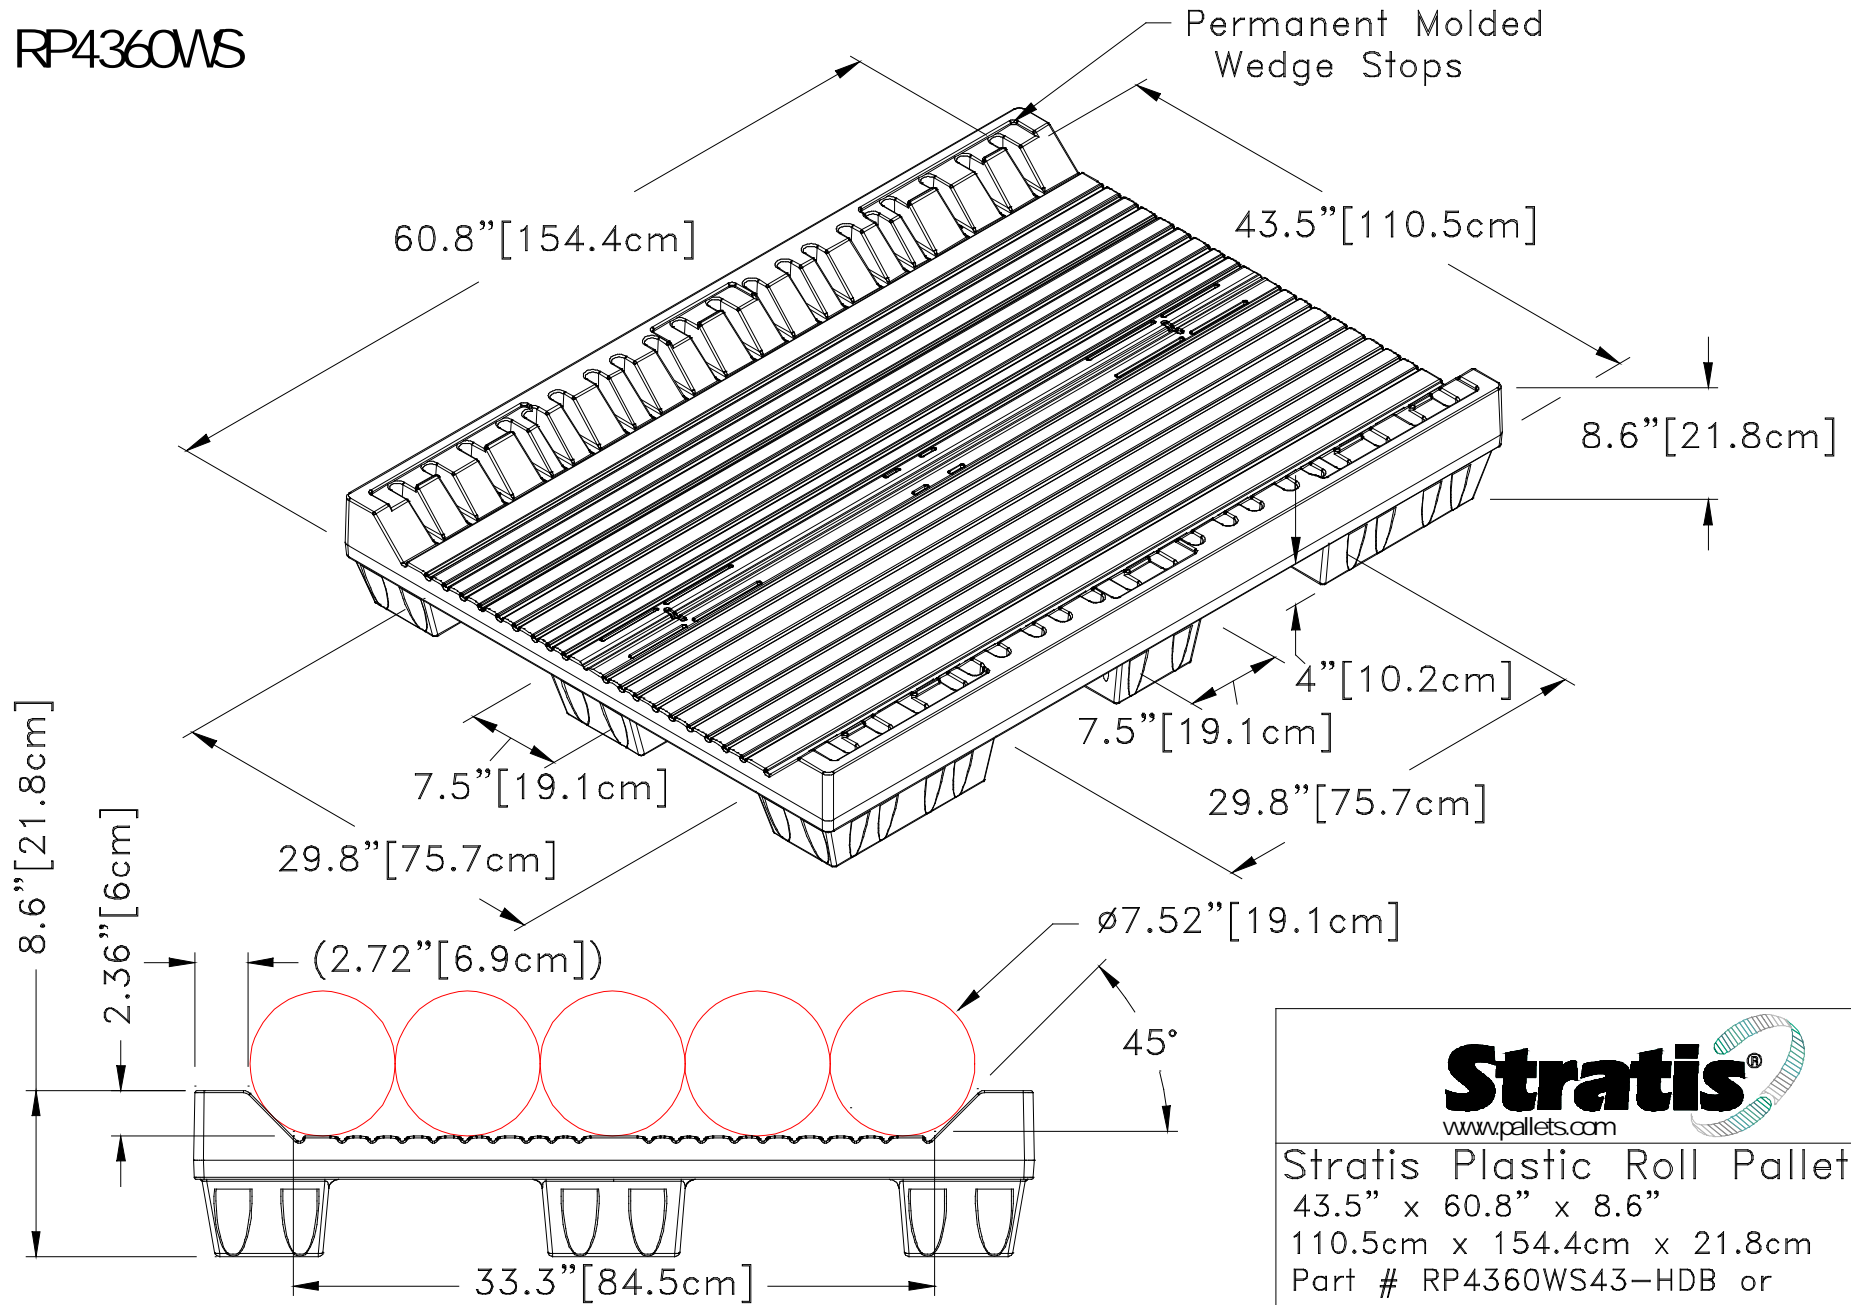

RP4360WS

Stratis Plastic Roll Pallets

43.5" x 60.8" x 8.6"  
110.5cm x 154.4cm x 21.8cm

Part # RP4360WS43-HDB or  
SW43-HD5B

With Steel Reinforcement

4-Way Entry, Under-Deck Handholds

Deck-Lok® Safety Stacking System