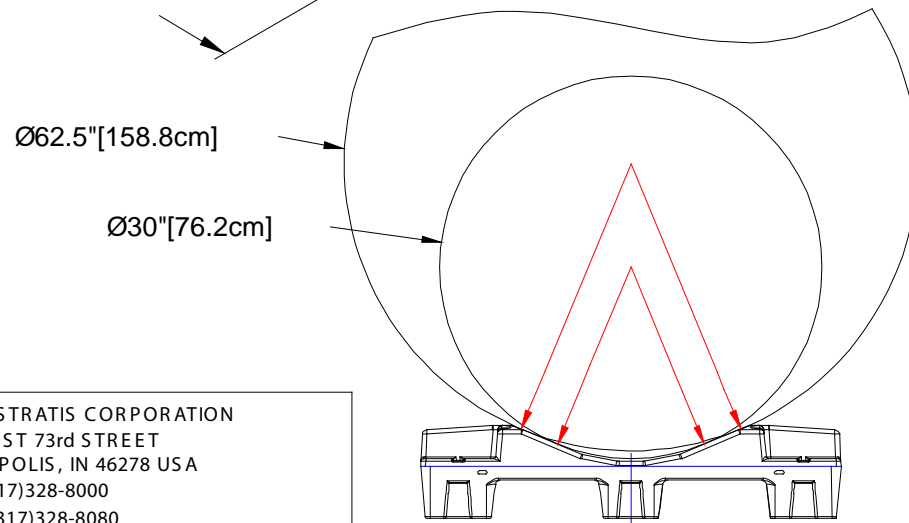

RP4462S

PROPERTY OF STRATIS CORPORATION
5677 WEST 73rd STREET
INDIANAPOLIS, IN 46278 USA
Tel (317)328-8000
FAX (317)328-8080
sales@pallets.com   www.pallets.com

Stratis Plastic Roll Pallets

44" x 62" x 9.75"

111.8cm x 157.5cm x 24.8cm

Part # RP4462SOO or S62, S44

Without or With Steel Reinforcement

4-Way Entry, Under-Deck Handholds

Stackable

Patents Pending