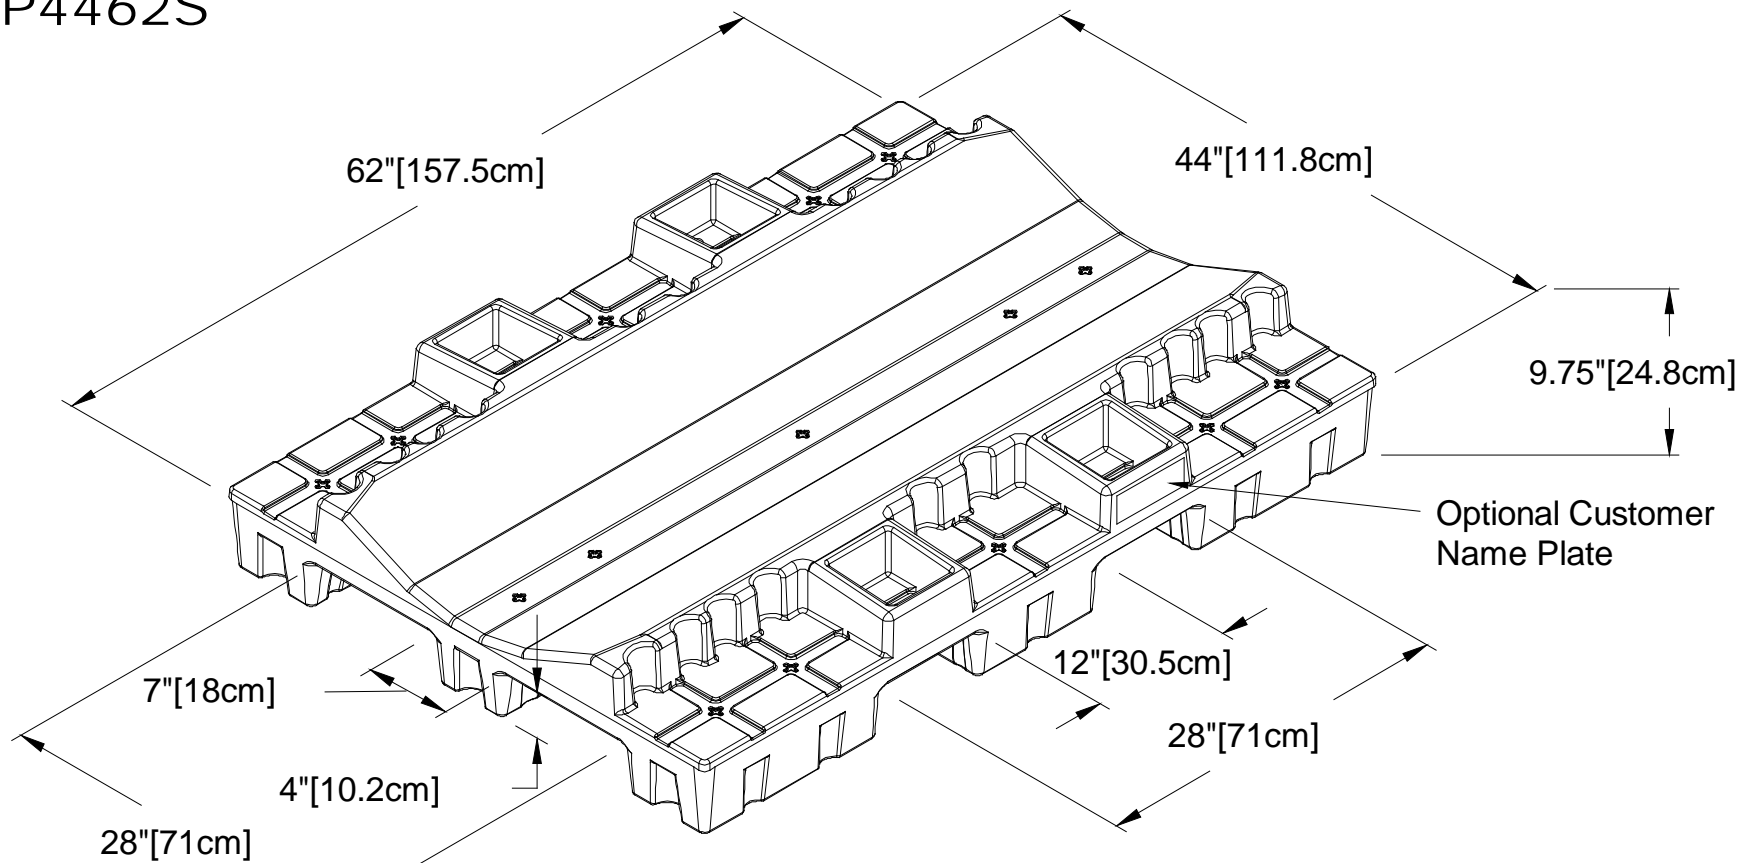

RP4462S

PROPERTY OF STRATIS CORPORATION
5677 WEST 73rd STREET
INDIANAPOLIS, IN 46278 USA
Tel (317)328-8000
FAX (317)328-8080
sales@pallets.com   www.pallets.com

Stratis Plastic Roll Pallets

44" x 62" x 9.75"

111.8cm x 157.5cm x 24.8cm

Part # RP4462SOO or S62, S44

Without or With Steel Reinforcement

4-Way Entry, Under-Deck Handholds

Stackable

Patents Pending