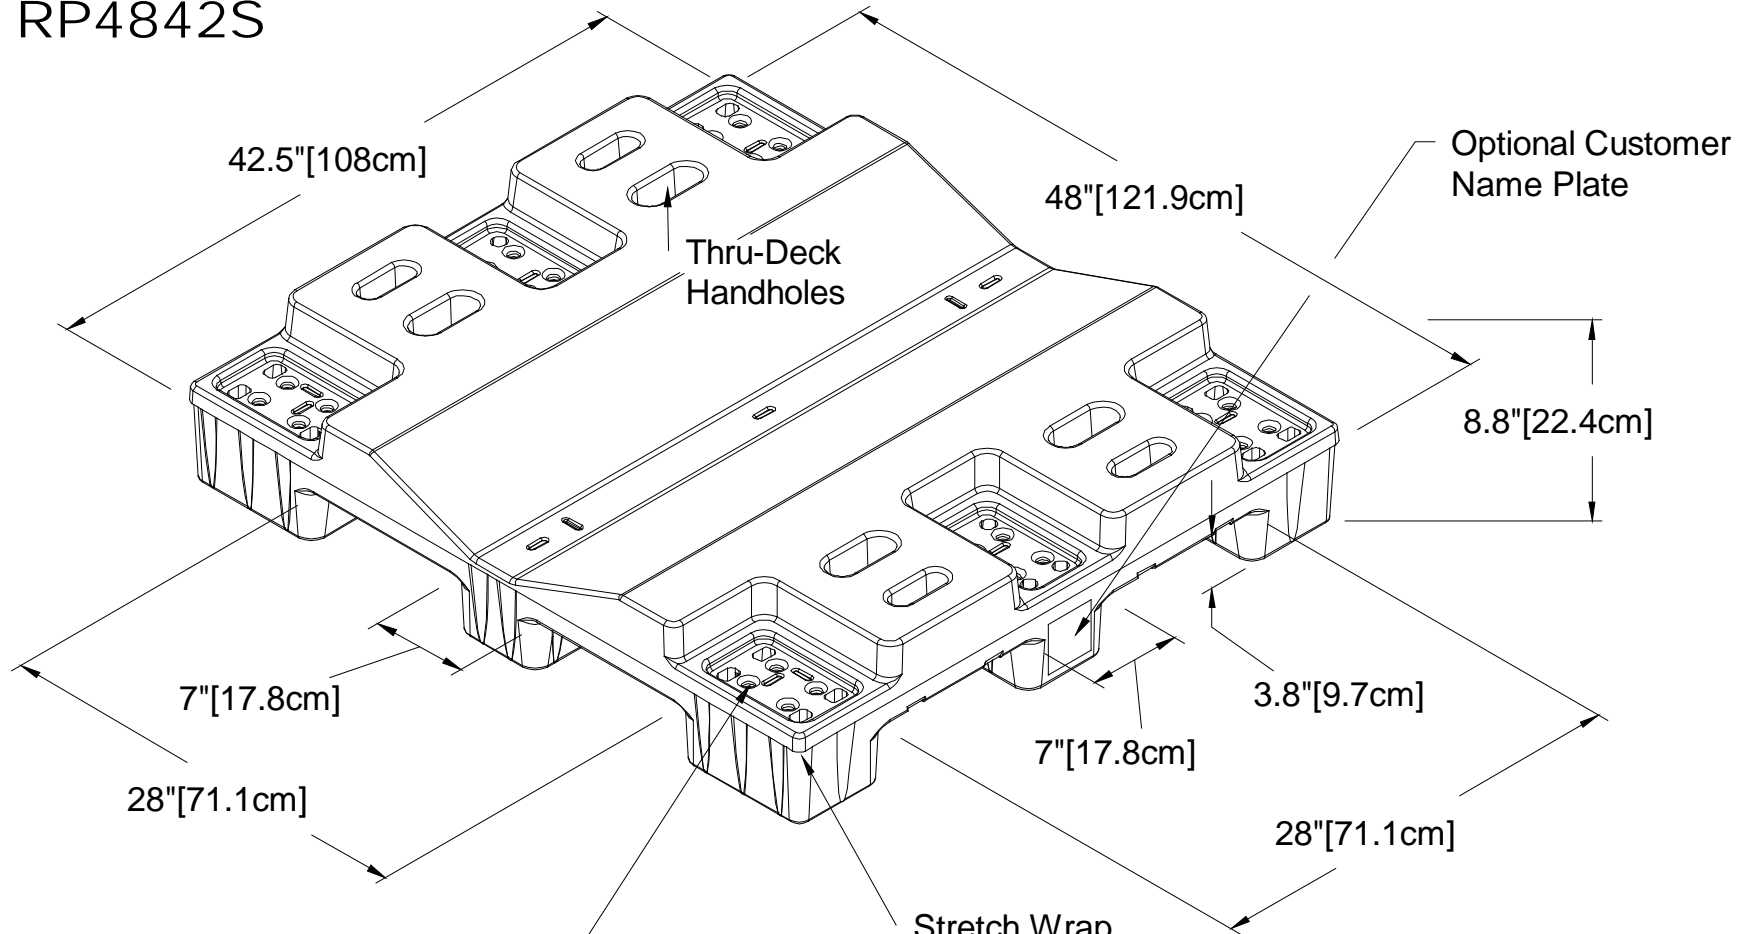

RP4842S

Stratis Plastic Roll Pallets
48" x 42.5" x 8.8"
121.9cm x 108cm x 22.4cm
Part # RP4842SOO or S48, S42
Without or With Steel Reinforcement
4-Way Entry, Under-Deck Handholds
Stackable
Patents Pending