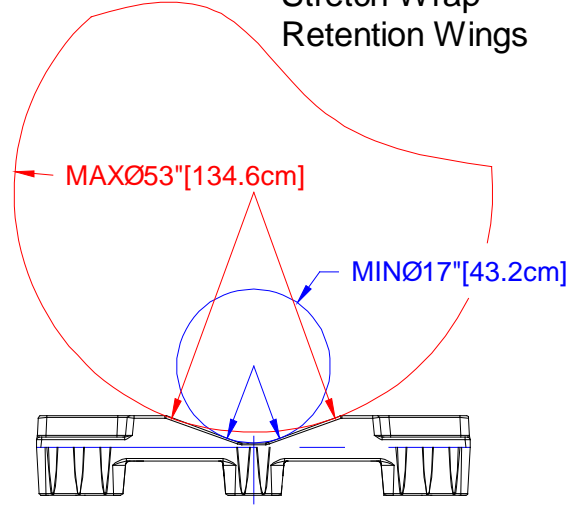

RP4842S

Stratis Plastic Roll Pallets
48" x 42.5" x 8.8"
121.9cm x 108cm x 22.4cm
Part # RP4842SOO or S48, S42
Without or With Steel Reinforcement
4-Way Entry, Under-Deck Handholds
Stackable
Patents Pending