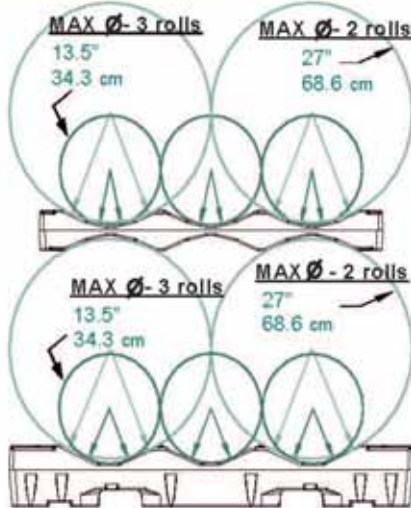

RP3266S00

32" x 66" x 9.5"
83.1 x 167.6 x 24.1 cm

OF PALLETS THAT FIT
INSIDE A CONTAINER:

20' = 66 pallets
40' = 154 pallets

RP4248S00-B

42" x 48" x 9.3"
106.7 x 121.9 x 23.6 cm

OF PALLETS THAT FIT
INSIDE A CONTAINER:

20' = 86 pallets
40' = 186 pallets

RP4431S

44" x 31" x 6"
111.8 x 78.7 x 15.2 cm

OF PALLETS THAT FIT
INSIDE A CONTAINER:

20' = 210 pallets
40' = 420 pallets

RP4462S00-B

44" x 62" x 9.75"
111.8 x 157.5 x 24.8 cm

OF PALLETS THAT FIT
INSIDE A CONTAINER:

20' = 88 pallets
40' = 190 pallets

RP4842S00-B

48" x 42.5" x 8.8"
108 x 121.9 x 22.4 cm

OF PALLETS
THAT FIT INSIDE
A CONTAINER:

20' = 94 pallets
40' = 204 pallets

RP4642S00-DIV-B

(Multiple Roll Divider)
46" x 42.5" x 5"
116.8 x 108 x 12.7 cm

OF DIVIDERS THAT FIT IN-
SIDE A CONTAINER:

20' = 150 pallets
40' = 318 pallets

RP5442S00-B

(Multiple Roll Pallet)
54" x 42.5" x 7.5"
137.2 x 108 x 19.1 cm