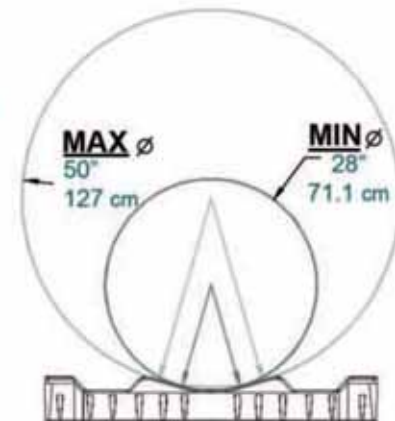

RP2727S00-B

27" x 27" x 9.5"
68.6 x 68.6 x 24.1 cm

OF PALLETS THAT FIT
INSIDE A CONTAINER:

20' = 312 pallets
40' = 642 pallets

RP2736S00-B31

27.3" x 35.5" x 8.3"
69.2 x 90.2 x 21 cm

OF PALLETS THAT FIT
INSIDE A CONTAINER:

20' = 176 pallets
40' = 352 pallets

RP2848S00-B40

27.5" x 47.8" x 8.3"
69.9 x 121.3 x 21 cm

OF PALLETS THAT FIT
INSIDE A CONTAINER:

20' = 135 pallets
40' = 285 pallets

RP3048S00-B

30" x 48" x 9.5"
76.2 x 121.9 x 24.1 cm

RP3266S00

32" x 66" x 9.5"
83.1 x 167.6 x 24.1 cm

OF PALLETS THAT FIT
INSIDE A CONTAINER:

20' = 66 pallets
40' = 154 pallets

RP4248S00-B

42" x 48" x 9.3"
106.7 x 121.9 x 23.6 cm

OF PALLETS THAT FIT
INSIDE A CONTAINER:

20' = 86 pallets
40' = 186 pallets

RP4431S

44" x 31" x 6"
111.8 x 78.7 x 15.2 cm

OF PALLETS THAT FIT
INSIDE A CONTAINER:

20' = 210 pallets
40' = 420 pallets

RP4462S00-B

44" x 62" x 9.75"
111.8 x 157.5 x 24.8 cm