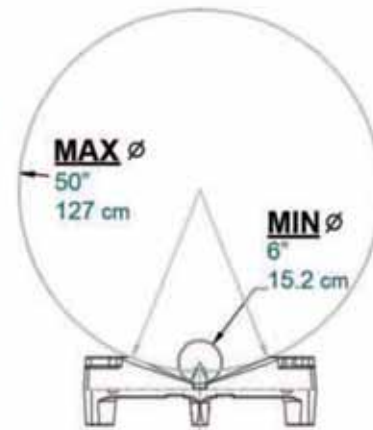

RP2727S00-B

27" x 27" x 9.5"
68.6 x 68.6 x 24.1 cm

OF PALLETS THAT FIT
INSIDE A CONTAINER:

20' = 312 pallets
40' = 642 pallets

RP2736S00-B31

27.3" x 35.5" x 8.3"
69.2 x 90.2 x 21 cm

OF PALLETS THAT FIT
INSIDE A CONTAINER:

20' = 176 pallets
40' = 352 pallets

RP2848S00-B40

27.5" x 47.8" x 8.3"
69.9 x 121.3 x 21 cm

OF PALLETS THAT FIT
INSIDE A CONTAINER:

20' = 135 pallets
40' = 285 pallets

RP3048S00-B

30" x 48" x 9.5"
76.2 x 121.9 x 24.1 cm

OF PALLETS THAT FIT
INSIDE A CONTAINER:

20' = 112 pallets
40' = 242 pallets

RP3148S00-4S

31.7" x 48.5" x 10.2"
80.5 x 123.2 x 25.9 cm

OF PALLETS THAT FIT
INSIDE A CONTAINER:

20' = 99 pallets
40' = 207 pallets

RP3266S00

32" x 66" x 9.5"
83.1 x 167.6 x 24.1 cm

OF PALLETS THAT FIT
INSIDE A CONTAINER:

20' = 66 pallets
40' = 154 pallets

RP4248S00-B

42" x 48" x 9.3"
106.7 x 121.9 x 23.6 cm

OF PALLETS THAT FIT
INSIDE A CONTAINER: