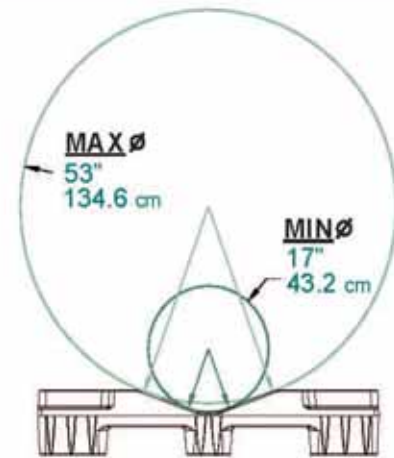

20' = 176 pallets
40' = 352 pallets

RP2848S00-B40

27.5" x 47.8" x 8.3"
69.9 x 121.3 x 21 cm

OF PALLETS THAT FIT
INSIDE A CONTAINER:

20' = 135 pallets
40' = 285 pallets

RP3048S00-B

30" x 48" x 9.5"
76.2 x 121.9 x 24.1 cm

RP3266S00

32" x 66" x 9.5"
83.1 x 167.6 x 24.1 cm

OF PALLETS THAT FIT
INSIDE A CONTAINER:

20' = 66 pallets
40' = 154 pallets

RP4248S00-B

42" x 48" x 9.3"
106.7 x 121.9 x 23.6 cm

OF PALLETS THAT FIT
INSIDE A CONTAINER:

20' = 86 pallets
40' = 186 pallets

RP4431S

44" x 31" x 6"
111.8 x 78.7 x 15.2 cm

OF PALLETS THAT FIT
INSIDE A CONTAINER:

20' = 210 pallets
40' = 420 pallets

RP4462S00-B

44" x 62" x 9.75"
111.8 x 157.5 x 24.8 cm

OF PALLETS THAT FIT
INSIDE A CONTAINER:

20' = 88 pallets
40' = 190 pallets

RP4842S00-B

48" x 42.5" x 8.8"
108 x 121.9 x 22.4 cm

OF PALLETS
THAT FIT INSIDE
A CONTAINER:

20' = 94 pallets
40' = 204 pallets

RP4642S00-DIV-B