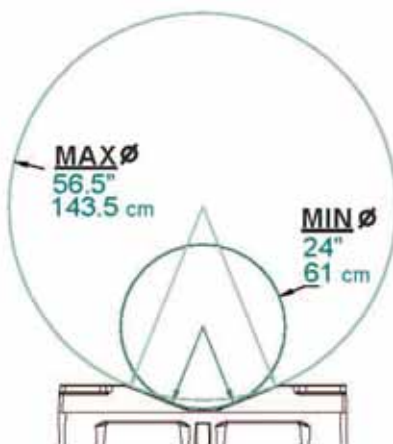

RP2727S00-B

27" x 27" x 9.5"
68.6 x 68.6 x 24.1 cm

OF PALLETS THAT FIT
INSIDE A CONTAINER:

20' = 312 pallets
40' = 642 pallets

RP2736S00-B31

27.3" x 35.5" x 8.3"
69.2 x 90.2 x 21 cm

OF PALLETS THAT FIT
INSIDE A CONTAINER:

20' = 176 pallets
40' = 352 pallets

RP2848S00-B40

27.5" x 47.8" x 8.3"
69.9 x 121.3 x 21 cm

OF PALLETS THAT FIT
INSIDE A CONTAINER:

20' = 135 pallets
40' = 285 pallets

RP3048S00-B

30" x 48" x 9.5"
76.2 x 121.9 x 24.1 cm

RP3266S00

32" x 66" x 9.5"
83.1 x 167.6 x 24.1 cm

OF PALLETS THAT FIT
INSIDE A CONTAINER:

20' = 66 pallets
40' = 154 pallets

RP4248S00-B

42" x 48" x 9.3"
106.7 x 121.9 x 23.6 cm

OF PALLETS THAT FIT
INSIDE A CONTAINER:

20' = 86 pallets
40' = 186 pallets

RP4431S

44" x 31" x 6"
111.8 x 78.7 x 15.2 cm

OF PALLETS THAT FIT
INSIDE A CONTAINER:

20' = 210 pallets
40' = 420 pallets

RP4462S00-B

44" x 62" x 9.75"
111.8 x 157.5 x 24.8 cm