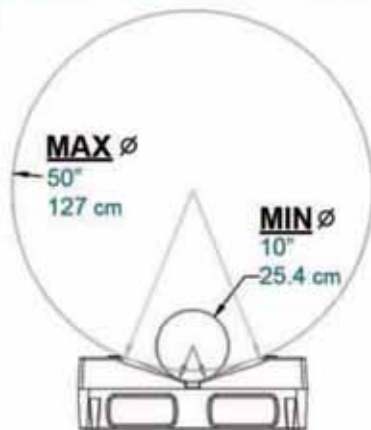

RP2727S00-B

27" x 27" x 9.5"
68.6 x 68.6 x 24.1 cm

OF PALLETS THAT FIT
INSIDE A CONTAINER:

20' = 312 pallets
40' = 642 pallets

RP2736S00-B31

27.3" x 35.5" x 8.3"
69.2 x 90.2 x 21 cm

OF PALLETS THAT FIT
INSIDE A CONTAINER:

20' = 176 pallets
40' = 352 pallets

RP2848S00-B40

27.5" x 47.8" x 8.3"
69.9 x 121.3 x 21 cm

OF PALLETS THAT FIT
INSIDE A CONTAINER:

20' = 135 pallets
40' = 285 pallets

RP3048S00-B

30" x 48" x 9.5"
76.2 x 121.9 x 24.1 cm

OF PALLETS THAT FIT
INSIDE A CONTAINER:

20' = 112 pallets
40' = 242 pallets

RP3148S00-4S

31.7" x 48.5" x 10.2"
80.5 x 123.2 x 25.9 cm

OF PALLETS THAT FIT
INSIDE A CONTAINER:

20' = 99 pallets
40' = 207 pallets

RP3266S00

32" x 66" x 9.5"
83.1 x 167.6 x 24.1 cm

OF PALLETS THAT FIT
INSIDE A CONTAINER:

20' = 66 pallets
40' = 154 pallets

RP4248S00-B

42" x 48" x 9.3"
106.7 x 121.9 x 23.6 cm

OF PALLETS THAT FIT
INSIDE A CONTAINER: