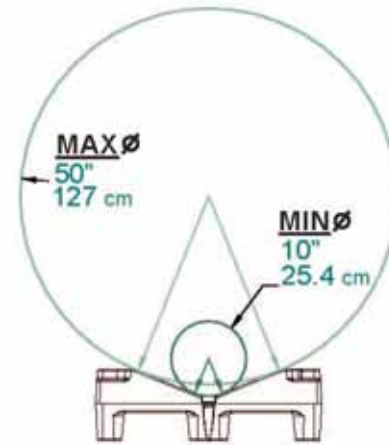

RP2727S00-B

27" x 27" x 9.5"
68.6 x 68.6 x 24.1 cm

OF PALLETS THAT FIT
INSIDE A CONTAINER:

20' = 312 pallets
40' = 642 pallets

RP2736S00-B31

27.3" x 35.5" x 8.3"
69.2 x 90.2 x 21 cm

OF PALLETS THAT FIT
INSIDE A CONTAINER:

20' = 176 pallets
40' = 352 pallets

RP2848S00-B40

27.5" x 47.8" x 8.3"
69.9 x 121.3 x 21 cm

OF PALLETS THAT FIT
INSIDE A CONTAINER:

20' = 135 pallets
40' = 285 pallets

RP3048S00-B

30" x 48" x 9.5"
76.2 x 121.9 x 24.1 cm

OF PALLETS THAT FIT
INSIDE A CONTAINER:

20' = 112 pallets
40' = 242 pallets

RP3148S00-4S

31.7" x 48.5" x 10.2"
80.5 x 123.2 x 25.9 cm

OF PALLETS THAT FIT
INSIDE A CONTAINER:

20' = 99 pallets
40' = 207 pallets

RP3266S00

32" x 66" x 9.5"
83.1 x 167.6 x 24.1 cm

OF PALLETS THAT FIT
INSIDE A CONTAINER:

20' = 66 pallets
40' = 154 pallets

RP4248S00-B

42" x 48" x 9.3"
106.7 x 121.9 x 23.6 cm

OF PALLETS THAT FIT
INSIDE A CONTAINER: