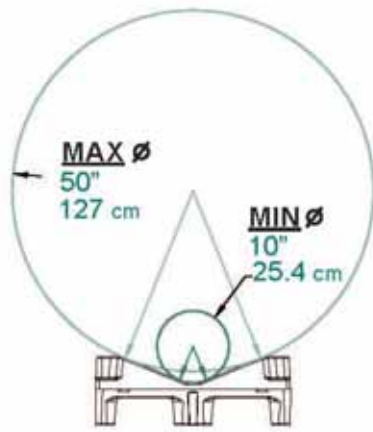

RP2727S00-B

27" x 27" x 9.5"
68.6 x 68.6 x 24.1 cm

OF PALLETS THAT FIT
INSIDE A CONTAINER:

20' = 312 pallets
40' = 642 pallets

RP2736S00-B31

27.3" x 35.5" x 8.3"
69.2 x 90.2 x 21 cm

OF PALLETS THAT FIT
INSIDE A CONTAINER:

20' = 176 pallets
40' = 352 pallets

RP2848S00-B40

27.5" x 47.8" x 8.3"
69.9 x 121.3 x 21 cm

OF PALLETS THAT FIT
INSIDE A CONTAINER:

20' = 135 pallets
40' = 285 pallets

RP3048S00-B

30" x 48" x 9.5"
76.2 x 121.9 x 24.1 cm

OF PALLETS THAT FIT
INSIDE A CONTAINER:

20' = 112 pallets
40' = 242 pallets

RP3148S00-4S

31.7" x 48.5" x 10.2"
80.5 x 123.2 x 25.9 cm

OF PALLETS THAT FIT
INSIDE A CONTAINER:

20' = 99 pallets
40' = 207 pallets

RP3266S00

32" x 66" x 9.5"
83.1 x 167.6 x 24.1 cm

OF PALLETS THAT FIT
INSIDE A CONTAINER:

20' = 66 pallets
40' = 154 pallets

RP4248S00-B

42" x 48" x 9.3"
106.7 x 121.9 x 23.6 cm

OF PALLETS THAT FIT
INSIDE A CONTAINER: