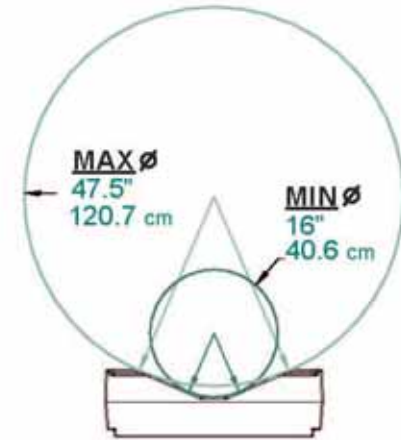

RP2727S00-B

27" x 27" x 9.5"
68.6 x 68.6 x 24.1 cm

OF PALLETS THAT FIT
INSIDE A CONTAINER:

20' = 312 pallets
40' = 642 pallets

RP2736S00-B31

27.3" x 35.5" x 8.3"
69.2 x 90.2 x 21 cm

OF PALLETS THAT FIT
INSIDE A CONTAINER:

20' = 176 pallets
40' = 352 pallets

RP2848S00-B40

27.5" x 47.8" x 8.3"
69.9 x 121.3 x 21 cm

OF PALLETS THAT FIT
INSIDE A CONTAINER:

20' = 135 pallets
40' = 285 pallets

RP3048S00-B

30" x 48" x 9.5"
76.2 x 121.9 x 24.1 cm

OF PALLETS THAT FIT
INSIDE A CONTAINER:

20' = 112 pallets
40' = 242 pallets

RP3148S00-4S

31.7" x 48.5" x 10.2"
80.5 x 123.2 x 25.9 cm

OF PALLETS THAT FIT
INSIDE A CONTAINER:

20' = 99 pallets
40' = 207 pallets

RP3266S00

32" x 66" x 9.5"
83.1 x 167.6 x 24.1 cm

OF PALLETS THAT FIT
INSIDE A CONTAINER:

20' = 66 pallets
40' = 154 pallets

RP4248S00-B

42" x 48" x 9.3"
106.7 x 121.9 x 23.6 cm

OF PALLETS THAT FIT
INSIDE A CONTAINER: