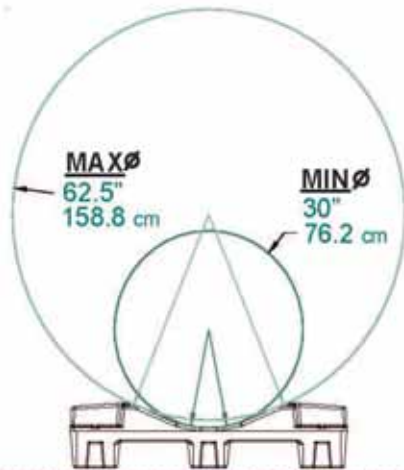

20' = 176 pallets
40' = 352 pallets

RP2848S00-B40

27.5" x 47.8" x 8.3"
69.9 x 121.3 x 21 cm

OF PALLETS THAT FIT
INSIDE A CONTAINER:

20' = 135 pallets
40' = 285 pallets

RP3048S00-B

30" x 48" x 9.5"
76.2 x 121.9 x 24.1 cm

RP3266S00

32" x 66" x 9.5"
83.1 x 167.6 x 24.1 cm

OF PALLETS THAT FIT
INSIDE A CONTAINER:

20' = 66 pallets
40' = 154 pallets

RP4248S00-B

42" x 48" x 9.3"
106.7 x 121.9 x 23.6 cm

OF PALLETS THAT FIT
INSIDE A CONTAINER:

20' = 86 pallets
40' = 186 pallets

RP4431S

44" x 31" x 6"
111.8 x 78.7 x 15.2 cm

OF PALLETS THAT FIT
INSIDE A CONTAINER:

20' = 210 pallets
40' = 420 pallets

RP4462S00-B

44" x 62" x 9.75"
111.8 x 157.5 x 24.8 cm

OF PALLETS THAT FIT
INSIDE A CONTAINER:

20' = 88 pallets
40' = 190 pallets

RP4842S00-B

48" x 42.5" x 8.8"
108 x 121.9 x 22.4 cm

OF PALLETS
THAT FIT INSIDE
A CONTAINER:

20' = 94 pallets
40' = 204 pallets

RP4642S00-DIV-B