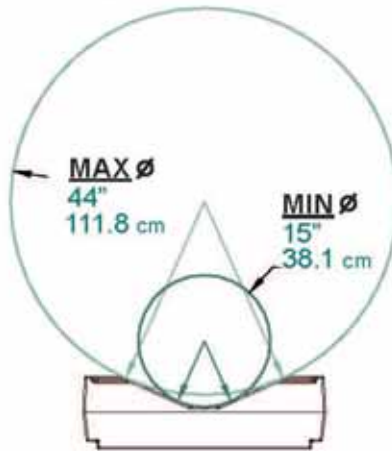

RP2727S00-B

27" x 27" x 9.5"
68.6 x 68.6 x 24.1 cm

OF PALLETS THAT FIT
INSIDE A CONTAINER:

20' = 312 pallets
40' = 642 pallets

RP2736S00-B31

27.3" x 35.5" x 8.3"
69.2 x 90.2 x 21 cm

OF PALLETS THAT FIT
INSIDE A CONTAINER:

20' = 176 pallets
40' = 352 pallets

RP2848S00-B40

27.5" x 47.8" x 8.3"
69.9 x 121.3 x 21 cm

OF PALLETS THAT FIT
INSIDE A CONTAINER:

20' = 135 pallets
40' = 285 pallets

RP3048S00-B

30" x 48" x 9.5"
76.2 x 121.9 x 24.1 cm

OF PALLETS THAT FIT
INSIDE A CONTAINER:

20' = 112 pallets
40' = 242 pallets

RP3148S00-4S

31.7" x 48.5" x 10.2"
80.5 x 123.2 x 25.9 cm

OF PALLETS THAT FIT
INSIDE A CONTAINER:

20' = 99 pallets
40' = 207 pallets

RP3266S00

32" x 66" x 9.5"
83.1 x 167.6 x 24.1 cm

OF PALLETS THAT FIT
INSIDE A CONTAINER:

20' = 66 pallets
40' = 154 pallets

RP4248S00-B

42" x 48" x 9.3"
106.7 x 121.9 x 23.6 cm

OF PALLETS THAT FIT
INSIDE A CONTAINER: