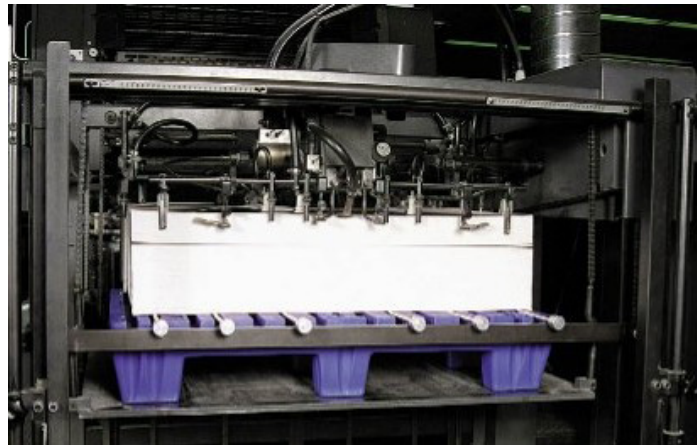

Worlds largest selection of styles and sizes of plastic pallets available. Visit www.pallets.com to see them all.

- Designed for the newest sheetfed presses
- Attention given to the latest advances in automation for continuous feed and delivery
- Provided as OEM equipment with many new presses
- Safe
- HACCP/USDA/FDA approved
- Lasts 10+ Years
- Reduces Spoilage
- Cost Effective
- Easy to Use
- Efficient

Stratis®
a rotonics manufacturing brand

Compatible With:

BOBST

KOMORI

KBA

manroland

ASITRADE

MITSUBISHI

HEIDELBERG