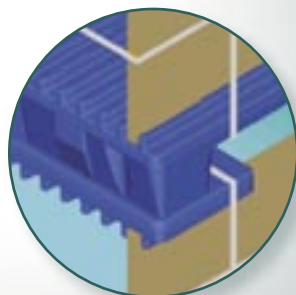

Pallet and board detail

Stratis®
www.pallets.com

STRATIS CORPORATION

5677 West 73rd Street
Indianapolis, IN 46278, USA

TEL +1-317-328-8000

FAX +1-317-328-8080

EMAIL sales@pallets.com

1-800-PALLETS

(US & Canada Only)

www.pallets.com