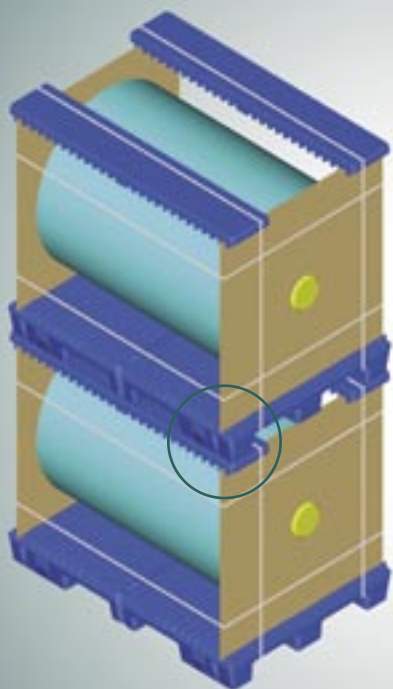

# A Revolutionary way to suspend Film, Foil & Paper Rolls

Completely reusable and recyclable

Durable (10 + years life)

Effective in all process areas and closed loop shipping

Deck-Lok™ for safe stacking and return

Safely suspend all types of roll products

Eliminate wood particles from production areas

Eliminate employee injuries due to nails, splinters and broken boards

Pallet and board detail

**Stratis®**  
[www.pallets.com](http://www.pallets.com)

## SUSPENDED ROLL PALLETS

Safely suspend, store and ship rolls

Suspended Roll Pallets are the next step forward in the evolution of roll handling. Stratis Roll Pallets are a revolutionary product that provide a cleaner, safer and more profitable work environment.

### Suspended Roll Pallets

For film, foil and other materials that cannot touch surfaces during transport.

- Hold 28" to 60" wide rolls (71 to 152 cm)
- Hidden molded-in steel reinforcement
- One piece solid-wall molded construction
- Stackable and rackable