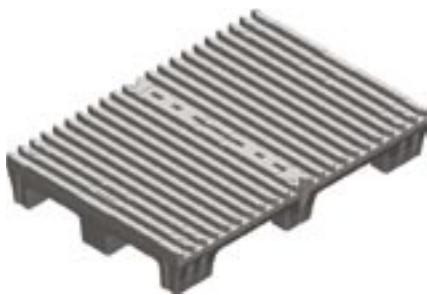

RPS4230RS42-HD

42.3" x 29.5" x 6.8"
107.5 x 75 x 17.3 cm