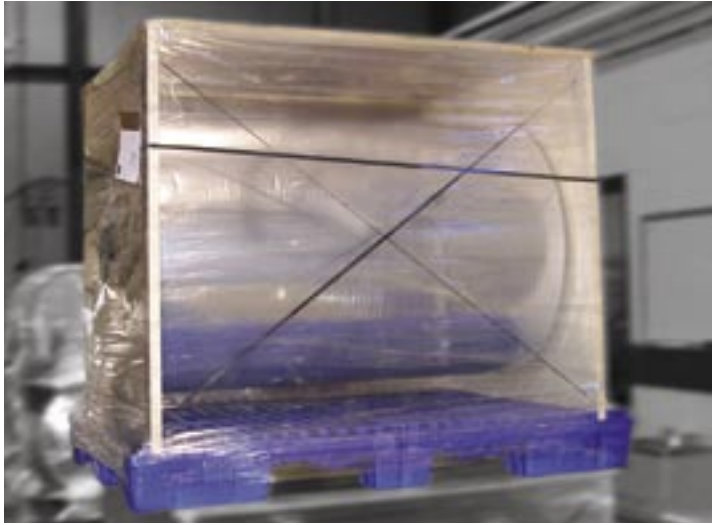

# A Revolutionary way to suspend Film, Foil & Paper Rolls

Completely reusable and recyclable

Durable (10 + years life)

Effective in all process areas and closed loop shipping

Deck-Lok™ for safe stacking and return

## SUSPENDED ROLL PALLETS

Safely suspend, store and ship rolls

Suspended Roll Pallets are the next step forward in the evolution of roll handling. Stratis Roll Pallets are a revolutionary product that provide a cleaner, safer and more profitable work environment.